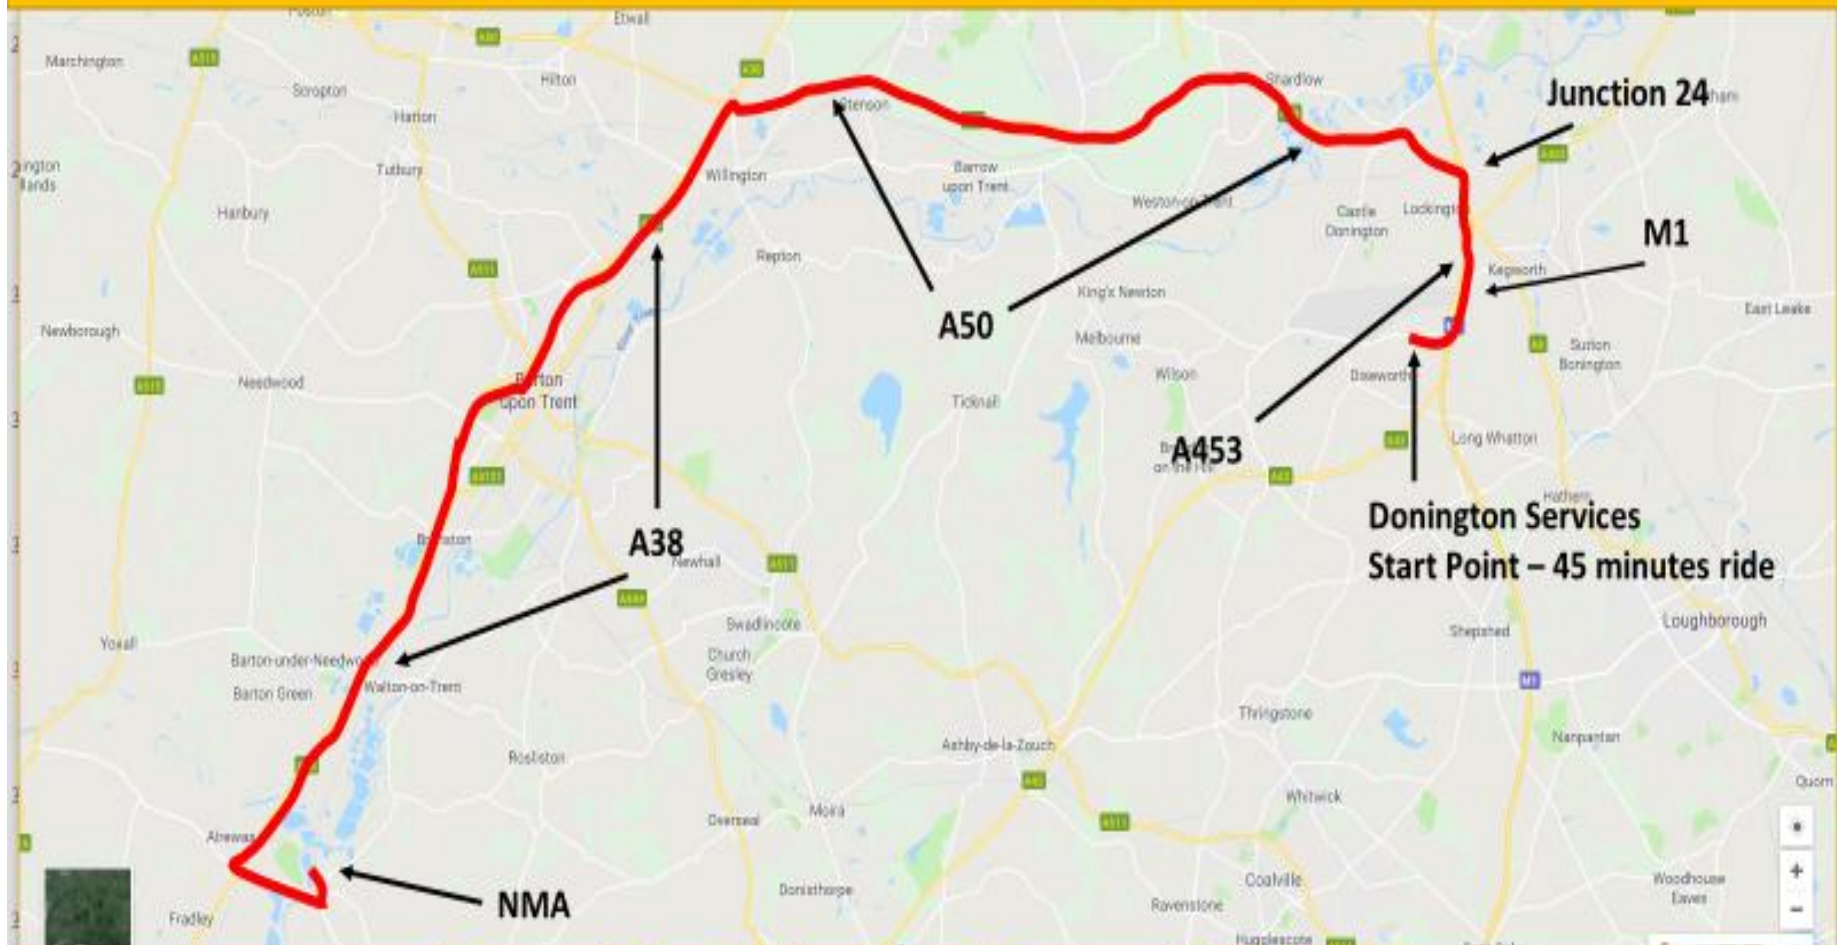

## Start Point 10 – Donington Services – M1 – A453

**Route 10 – Ride Start Time – 11.00 AM**