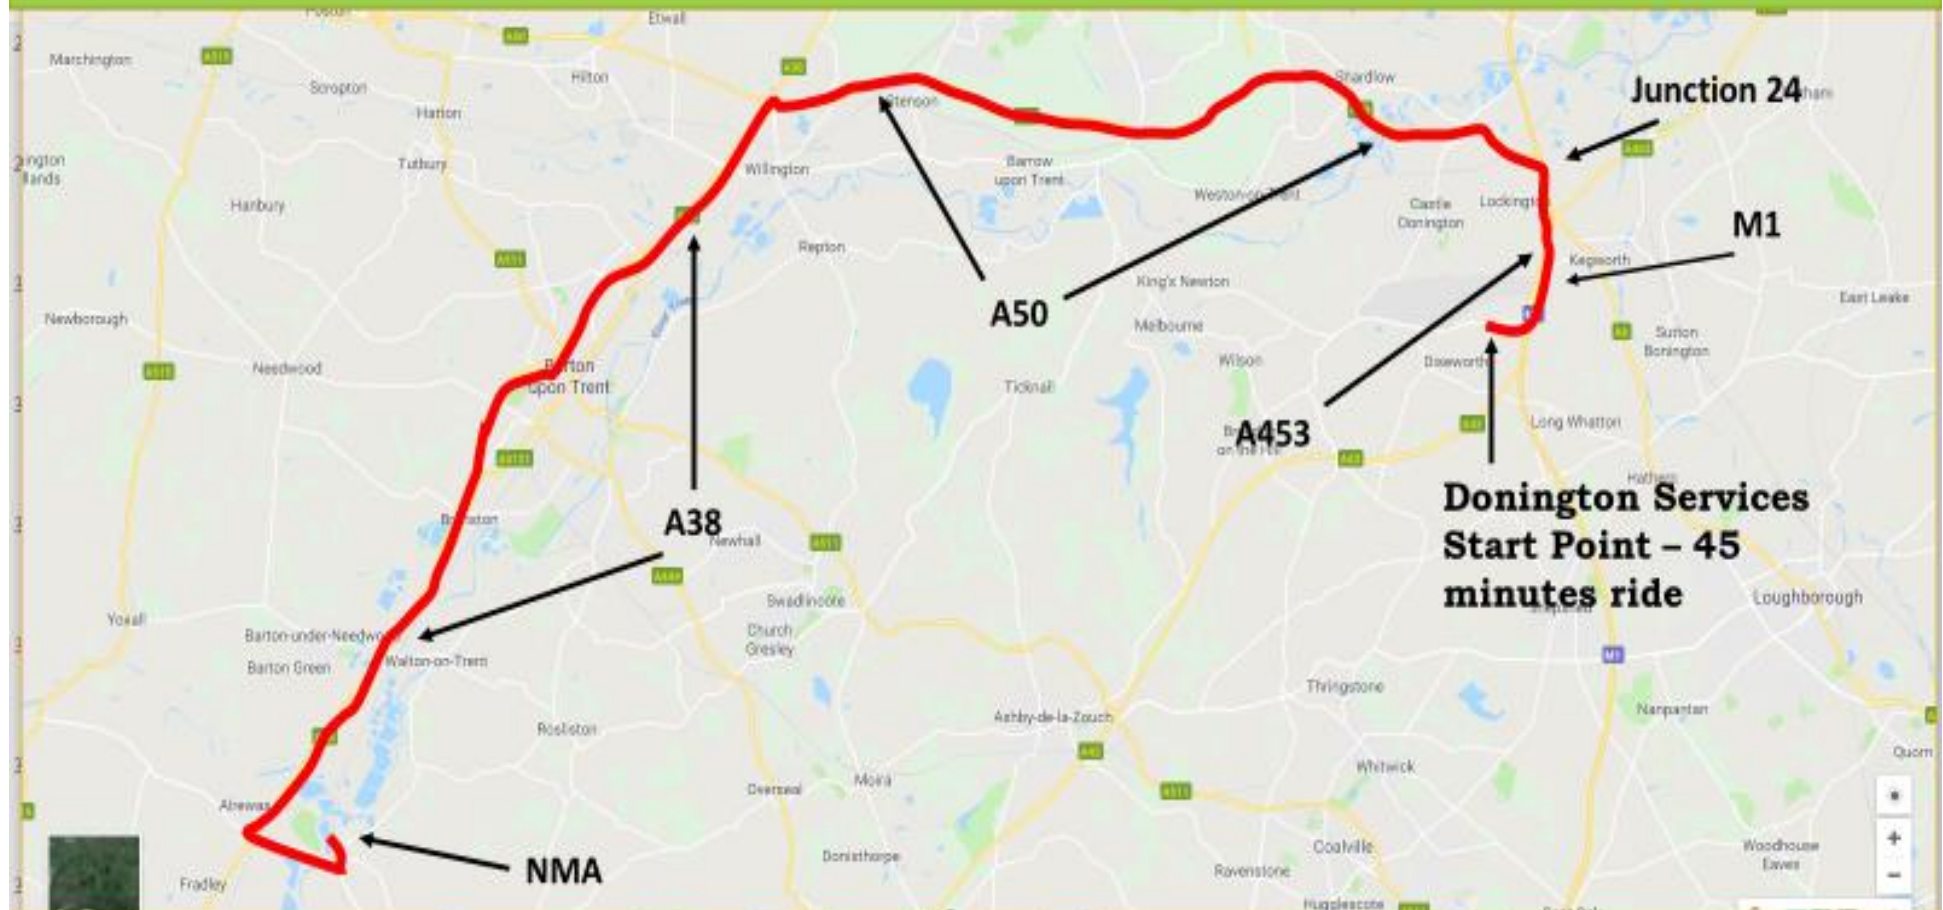

Start Point 10 – Donington Services – M1 – A453

Route 10 – Ride Start Time – 10.55 AM