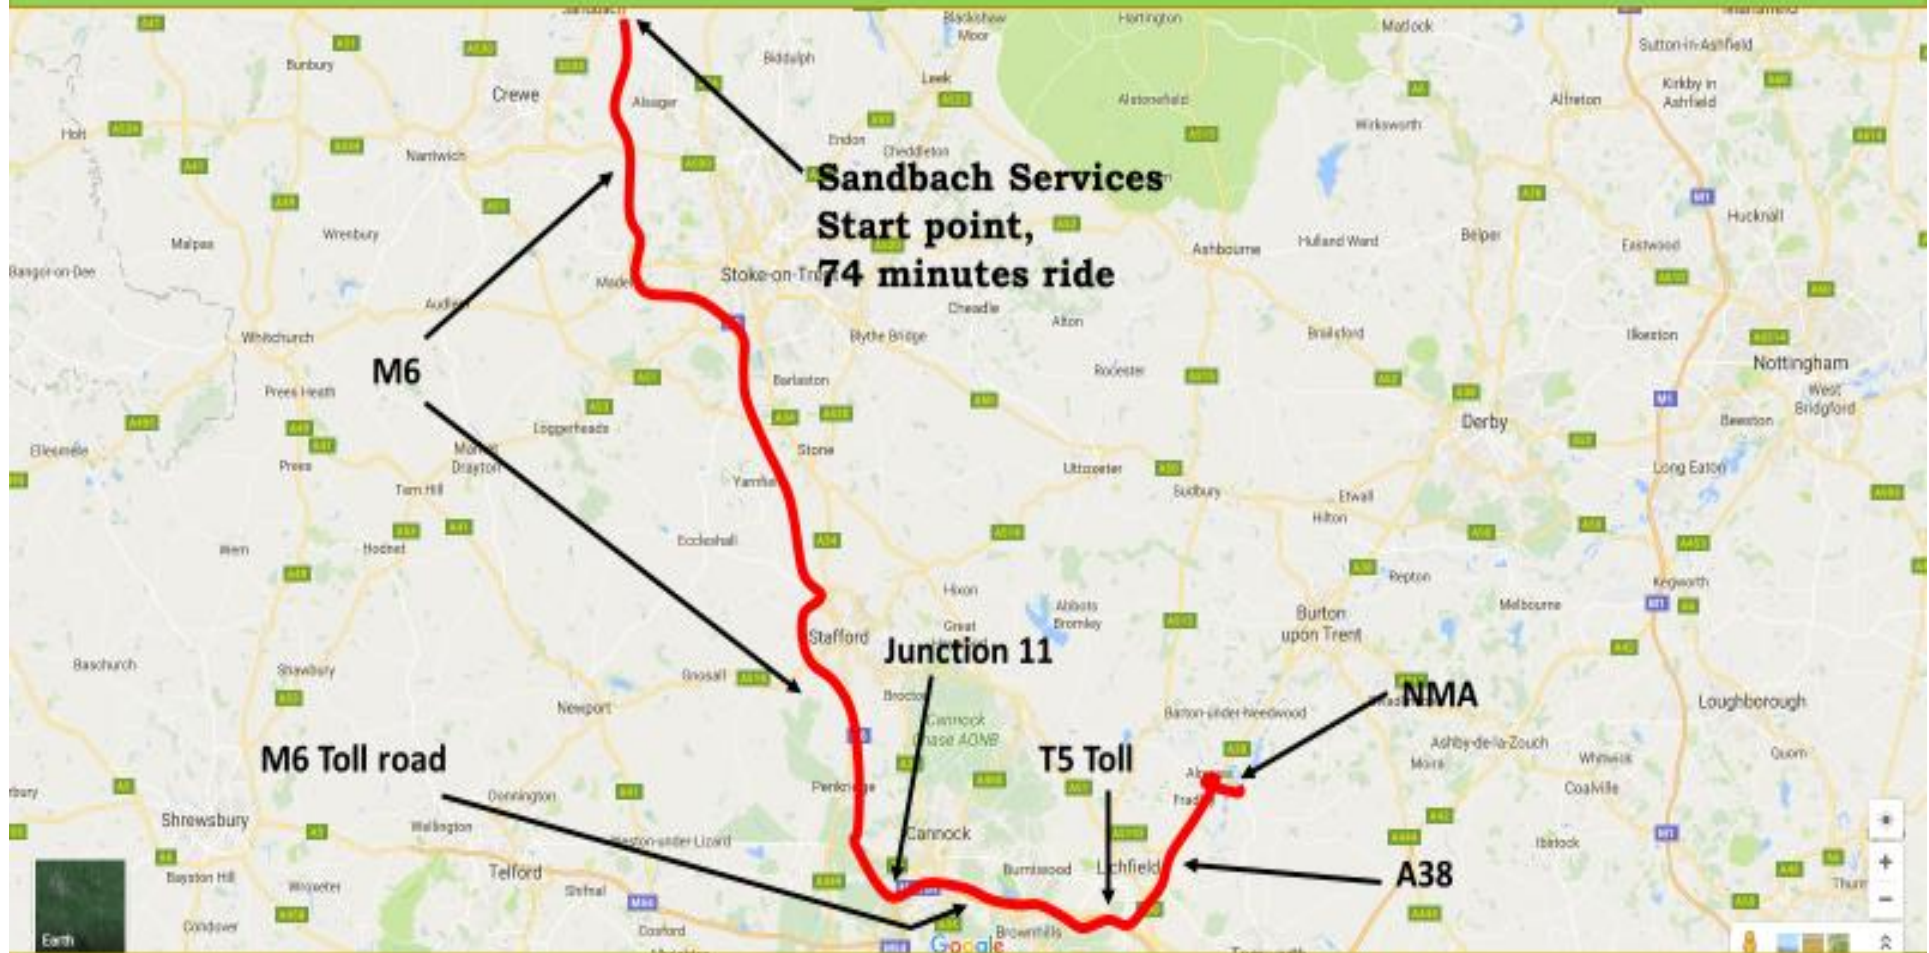

Start Point 11 – Sandbach Services – M6 South

Route 11 – Ride Start Time – 09.55 AM