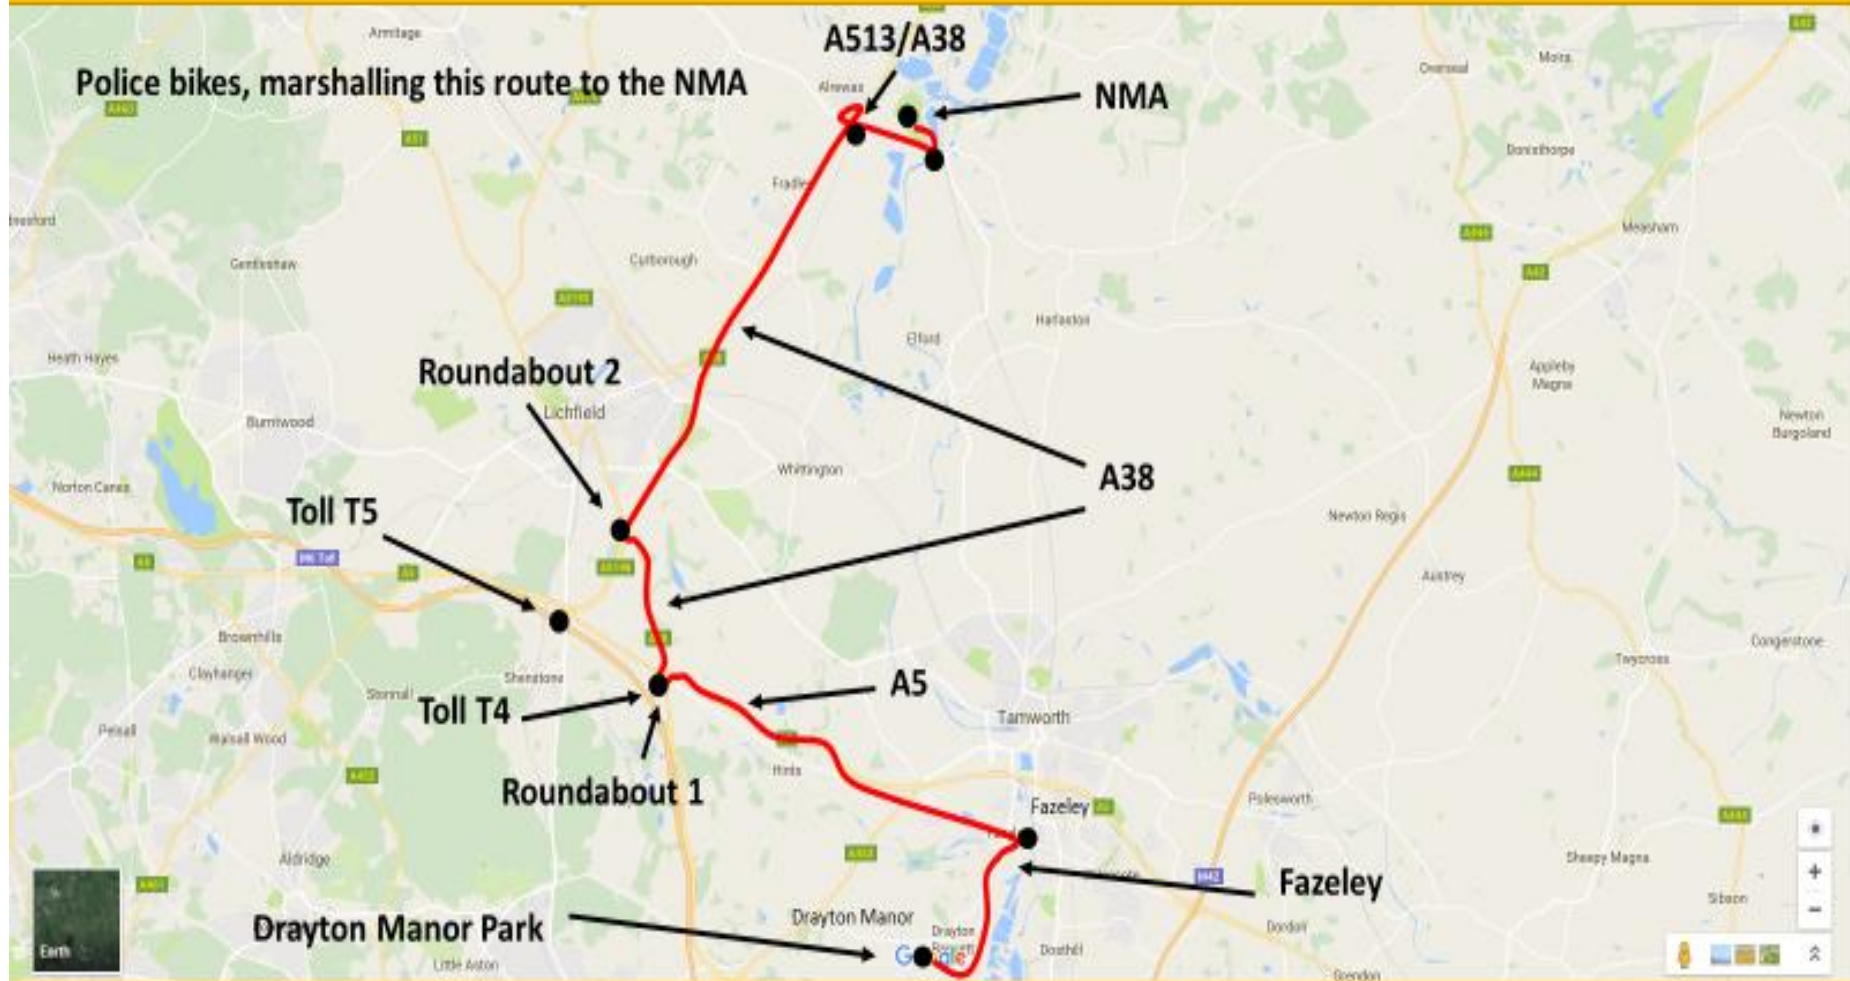

Start Point 1 – Drayton Manor Park

Route 1 - Ride Start Time – 12.15 PM