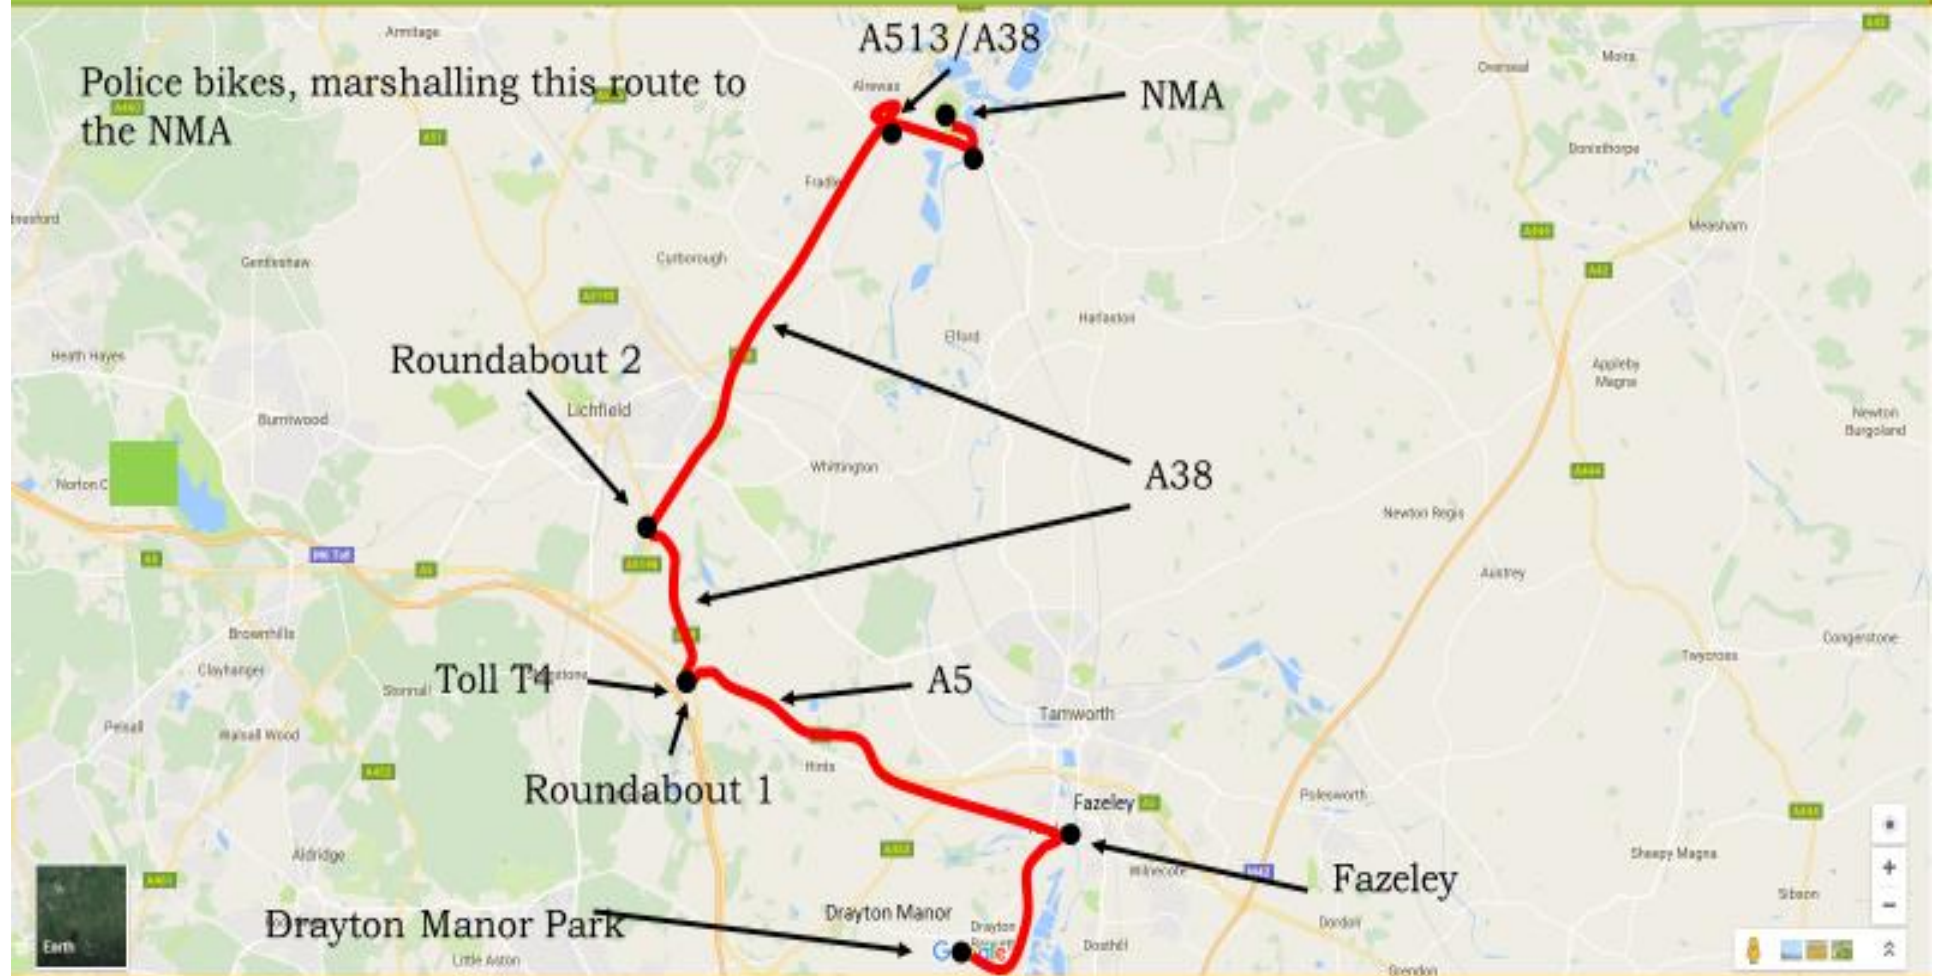

## Start Point 1 – Drayton Manor Park

Route 1 - Ride Start Time - 12.15 PM