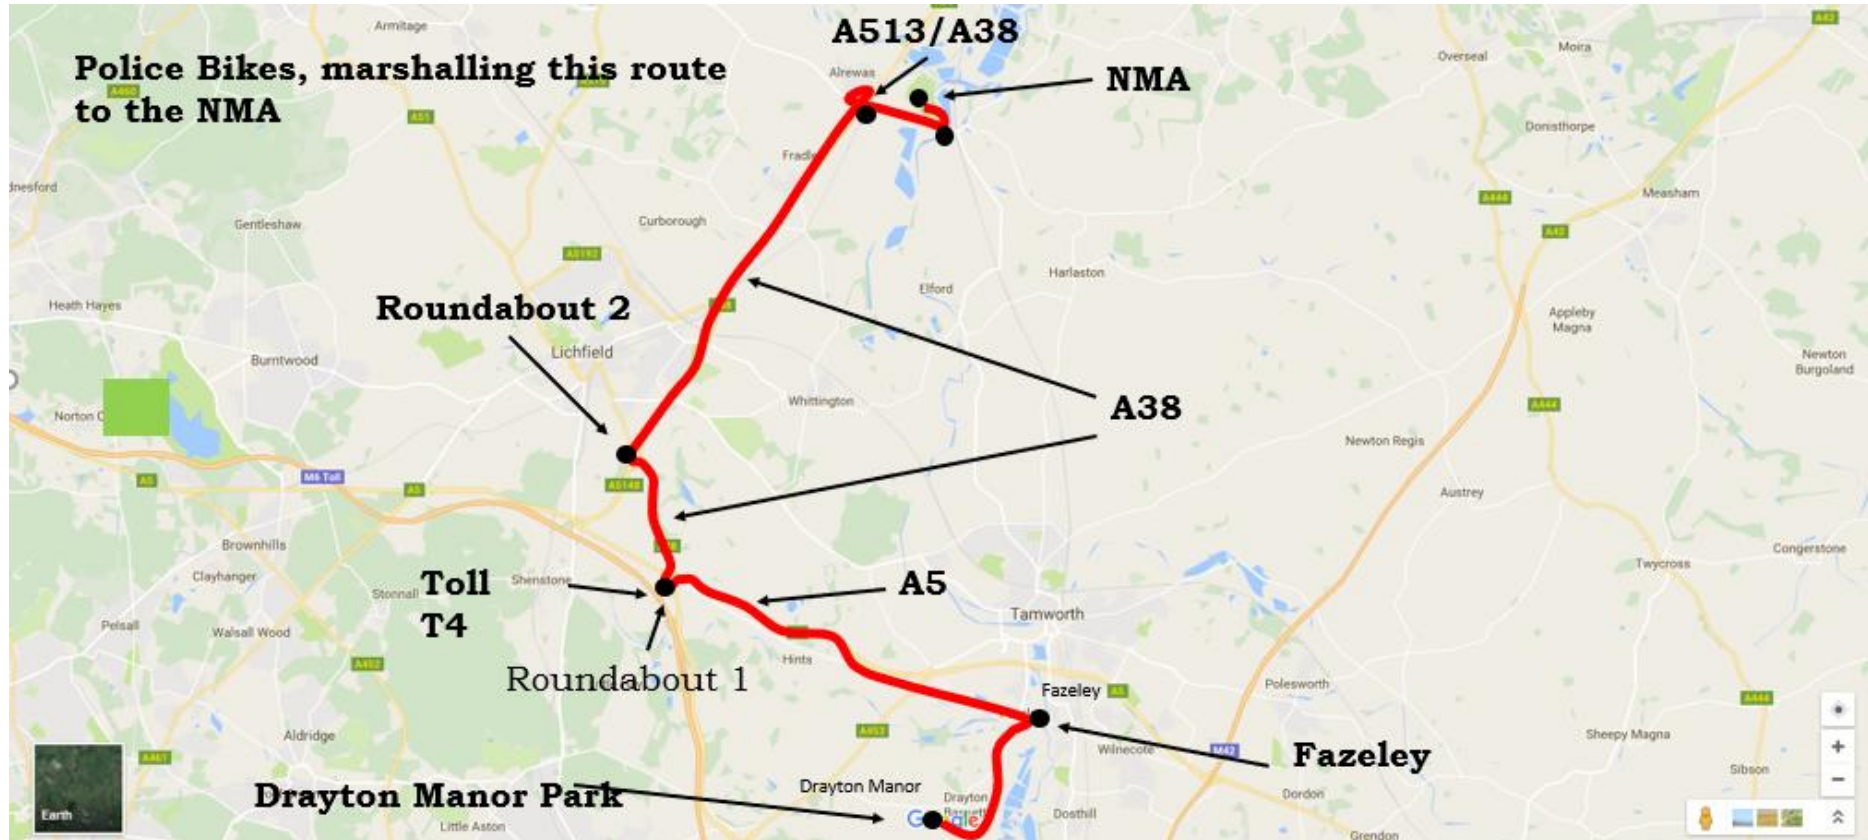

RTTW Route 1 – Drayton Manor to N.M.A. Ride Start Time 12.15 pm.

Ride to the Wall 2021