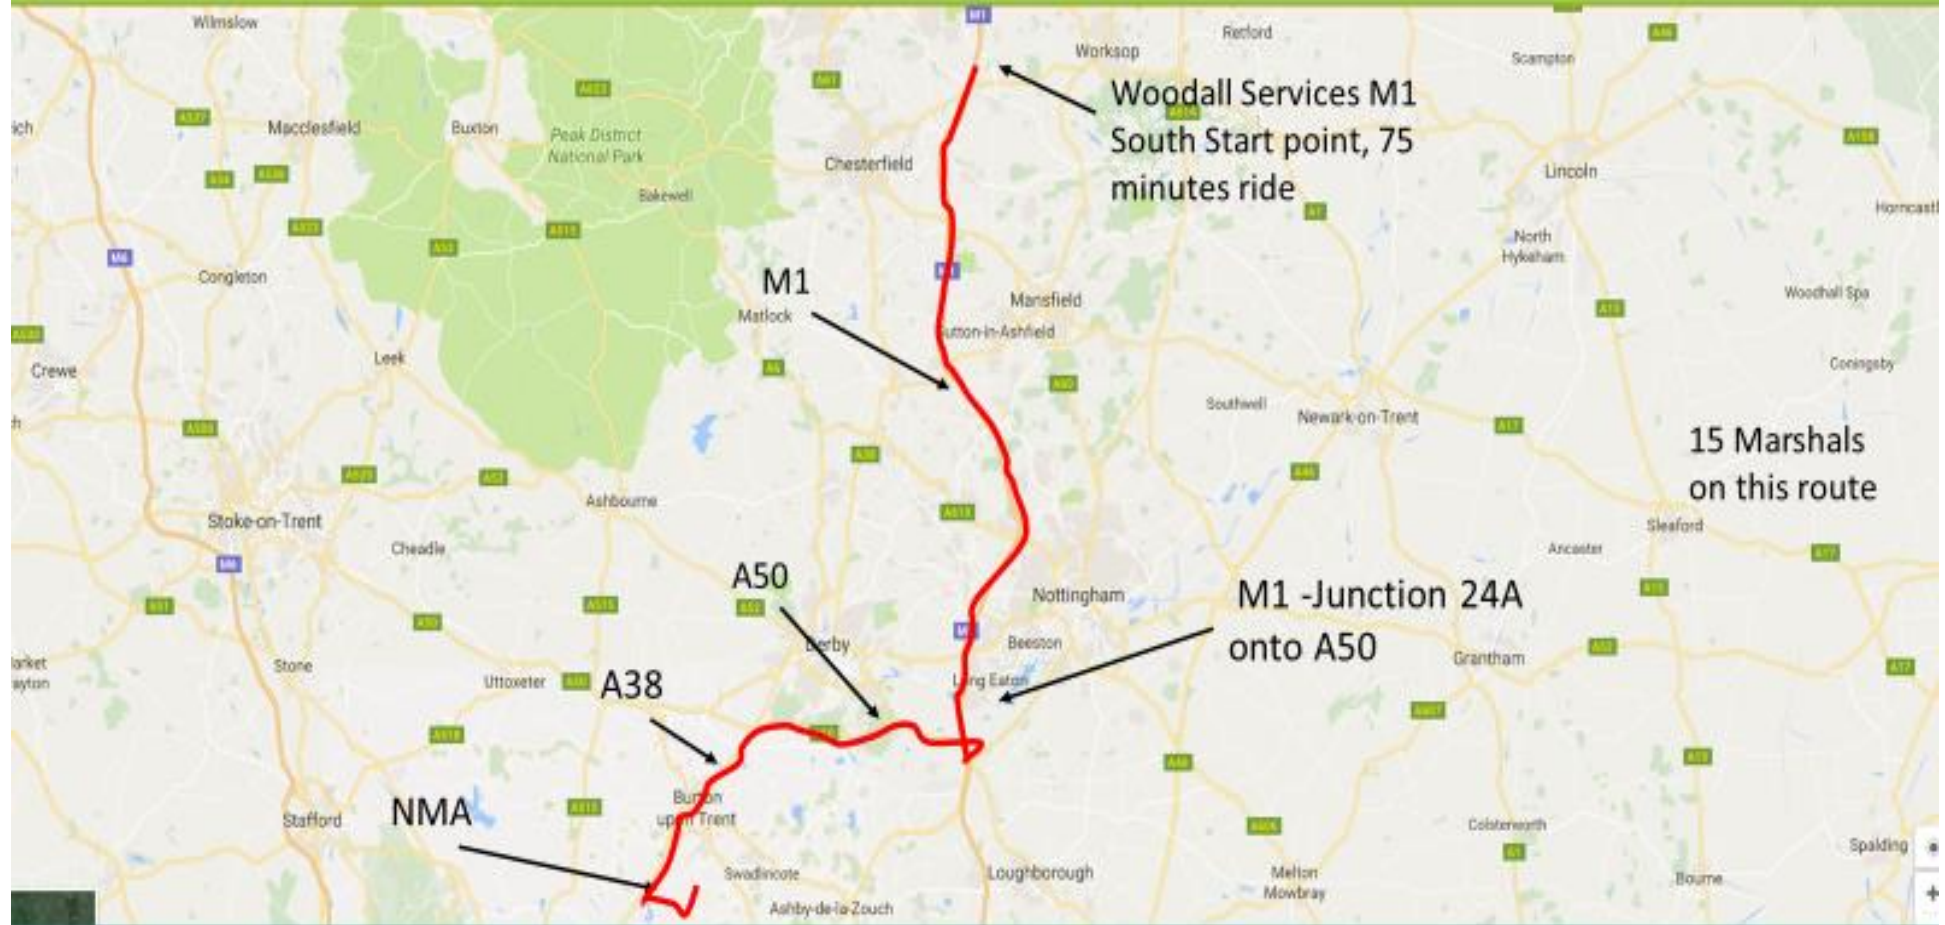

Start Point 2 - Woodall Services - M1 - South

Route 2 - Ride Start Time - 08.30 AM