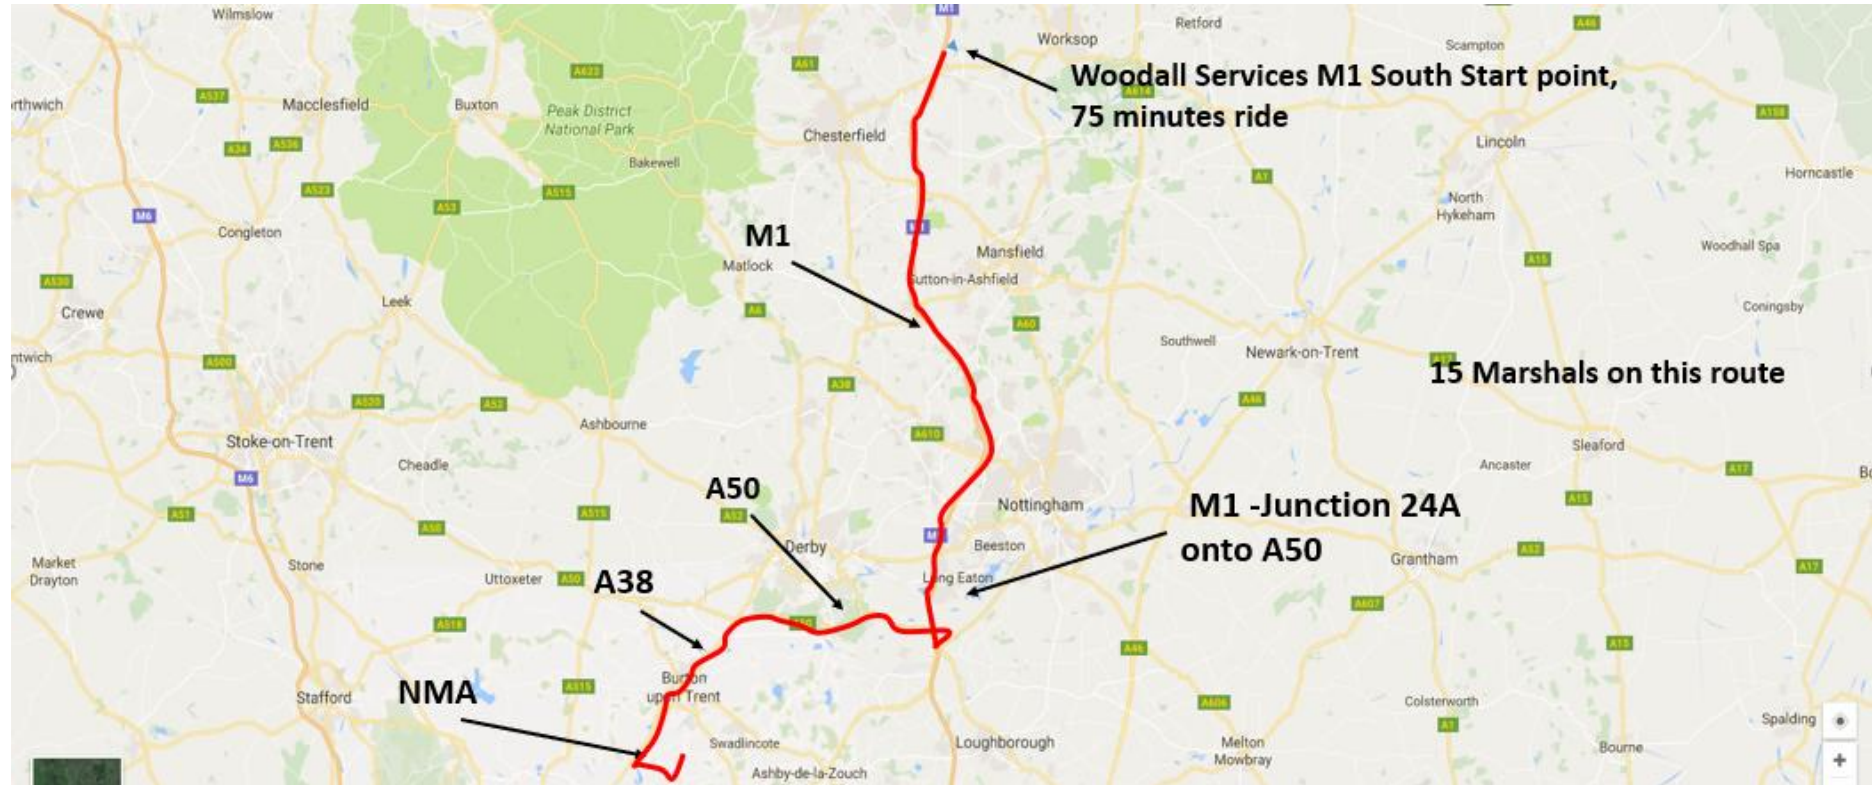

Route 2 – Woodall Services M1 South – Ride Start Time 08.30 am.

Ride to the Wall 2021