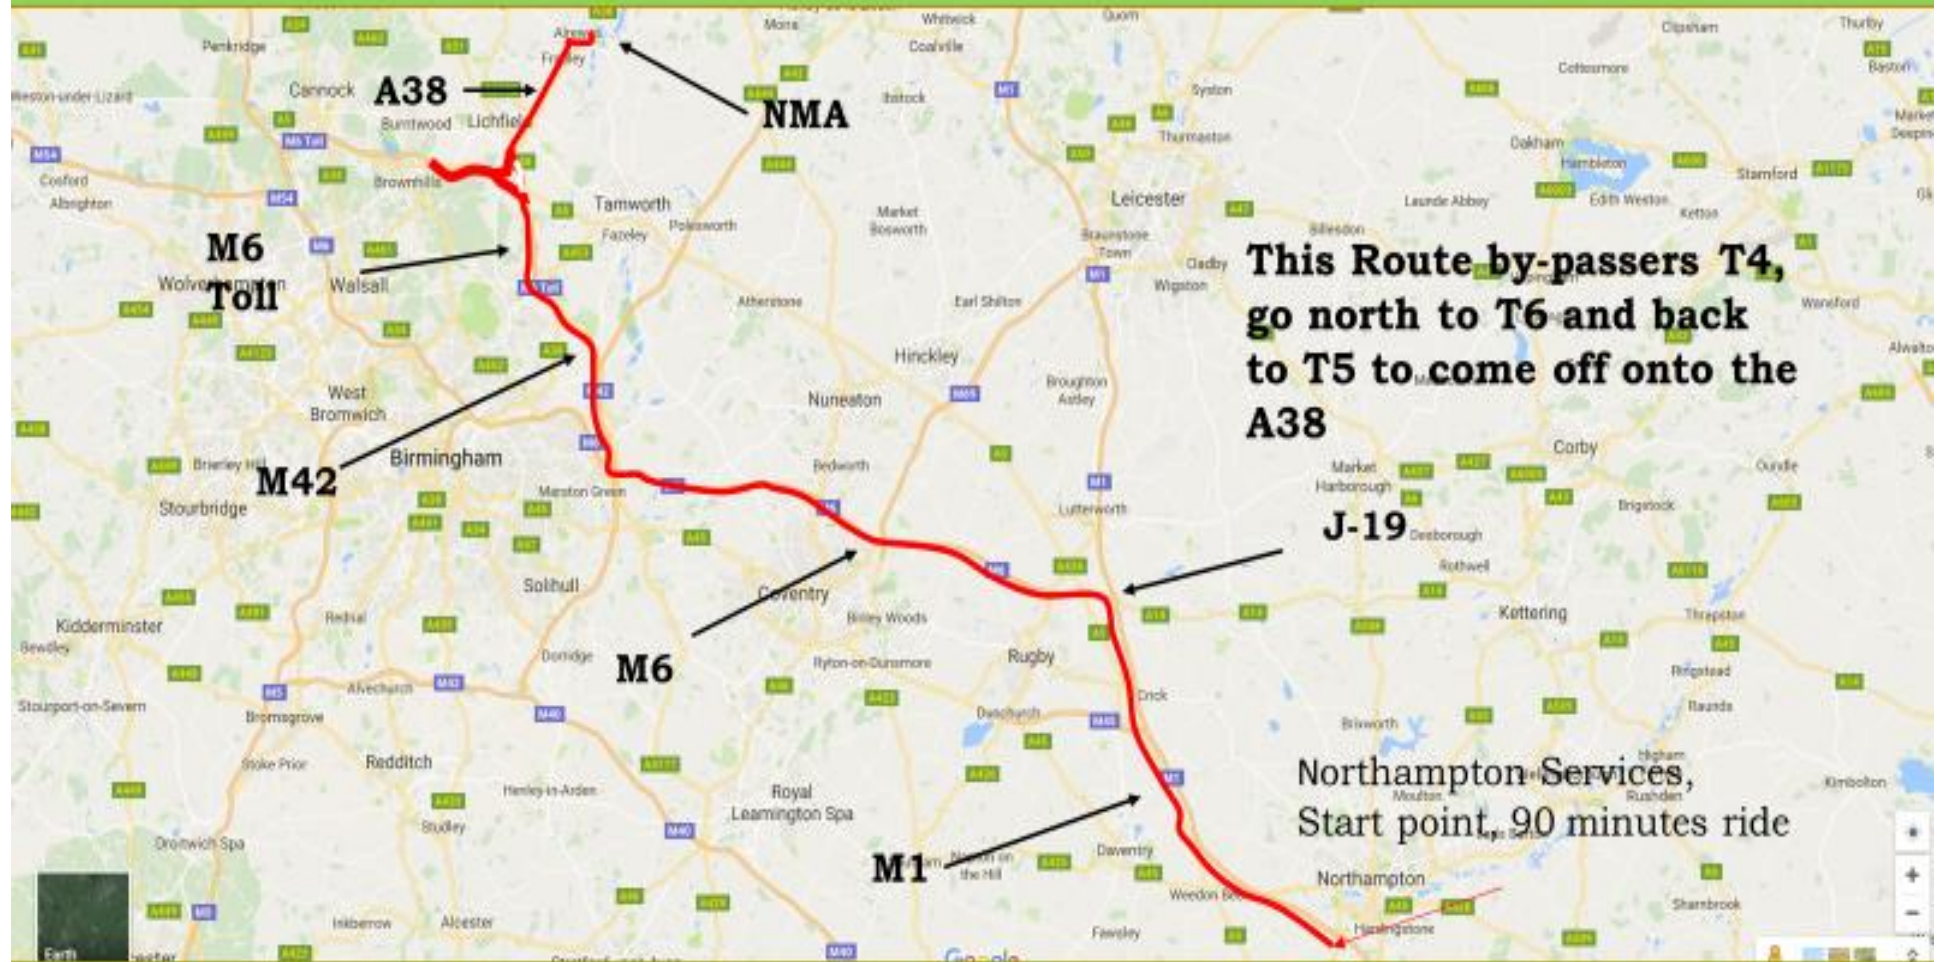

Start Point 3 - Northampton - M1 -North

Route 3 - Ride Start Time - 08.35 AM