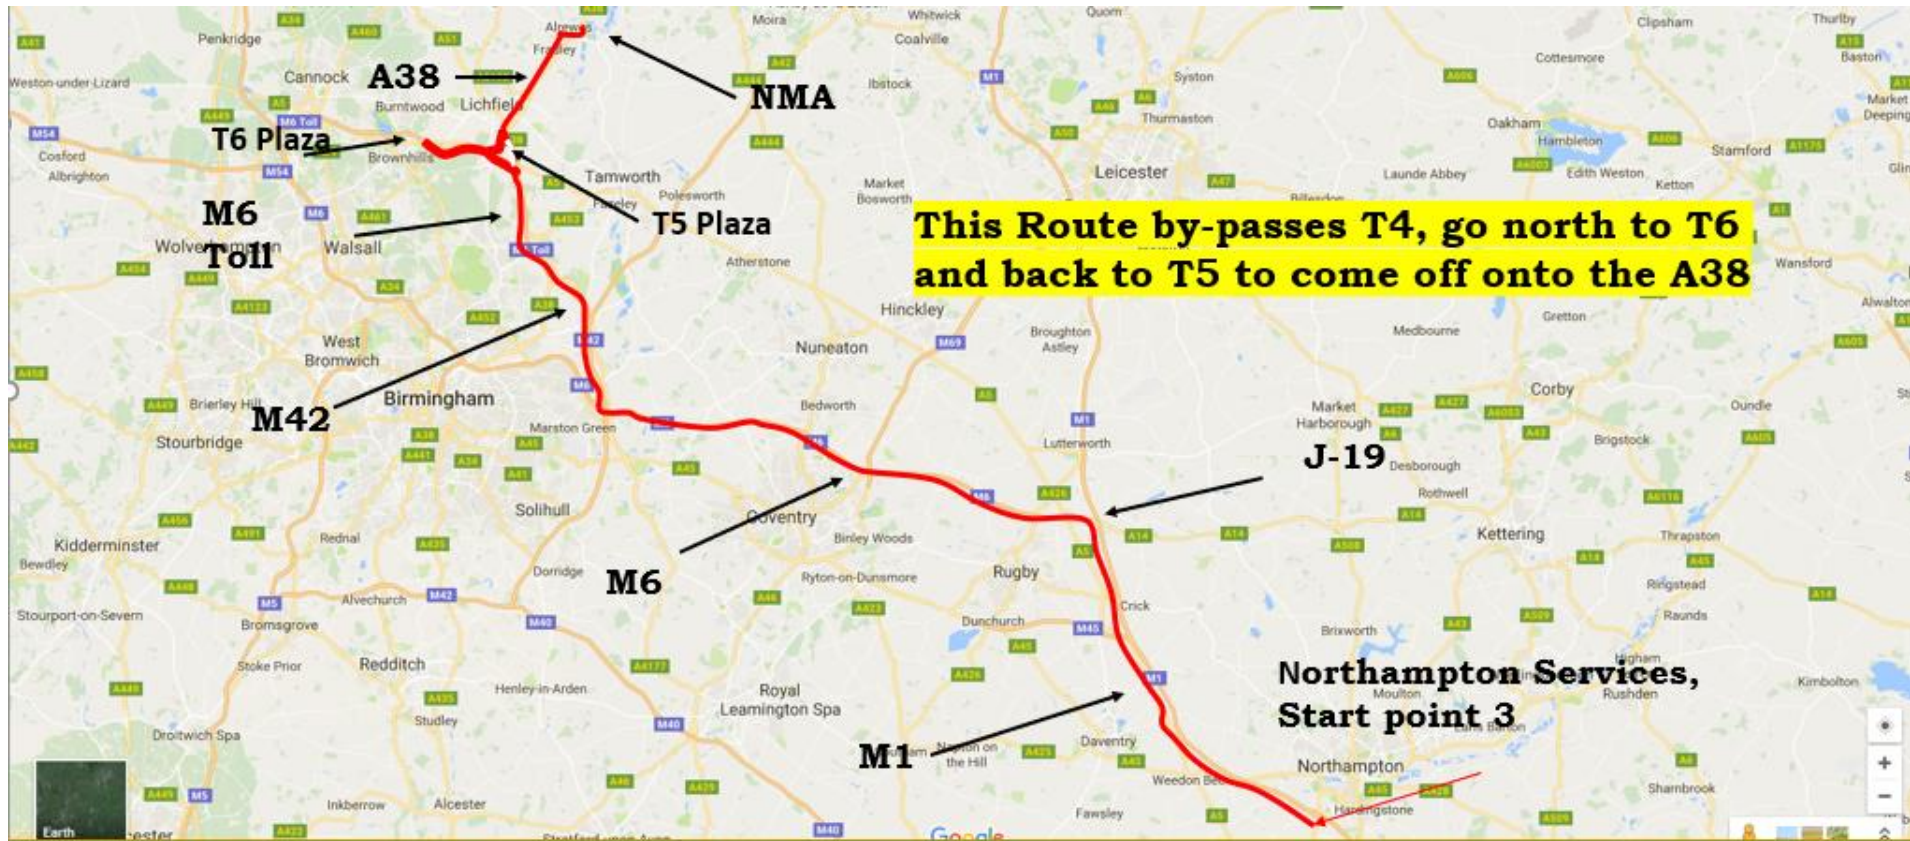

**Route 3 – Northampton Services – M1 North – Ride Start Time – 08.35 am.**

**Ride to the Wall 2021**