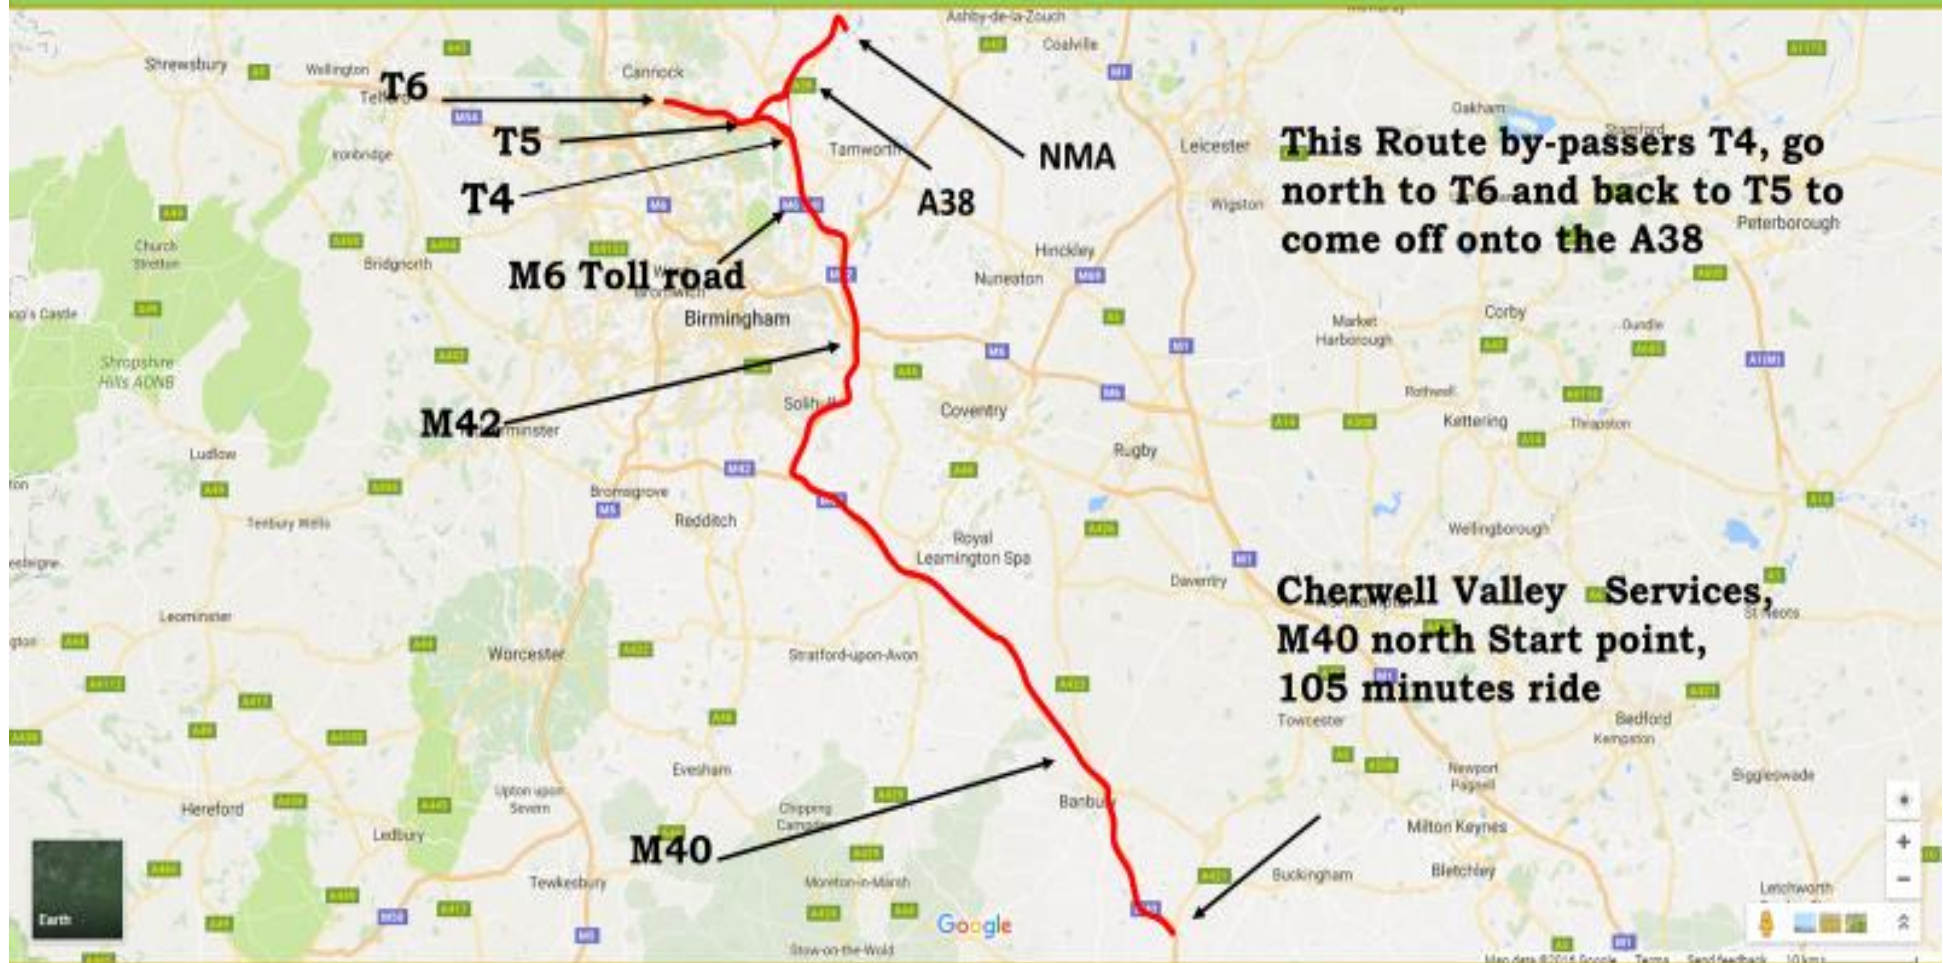

## Start Point 4 – Cherwell Valley – M40 North

Route 4 – Ride Start Time – 08.35 AM