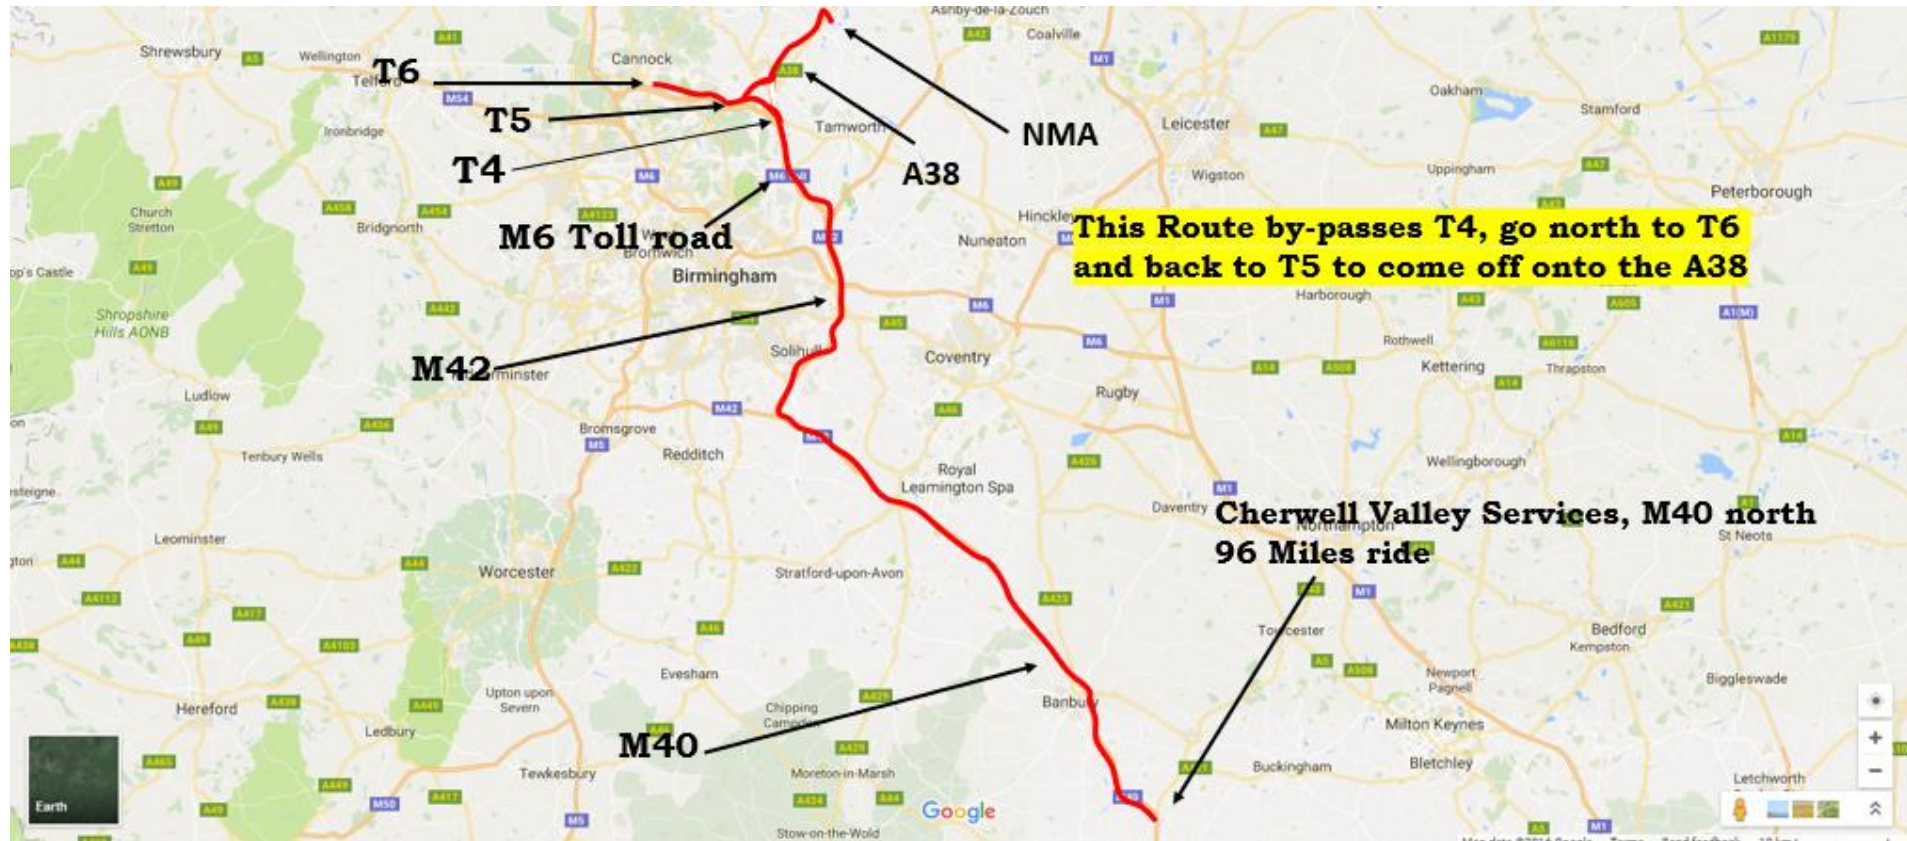

Cherwell Valley Services – M40

Route 4 - RTTW 2020