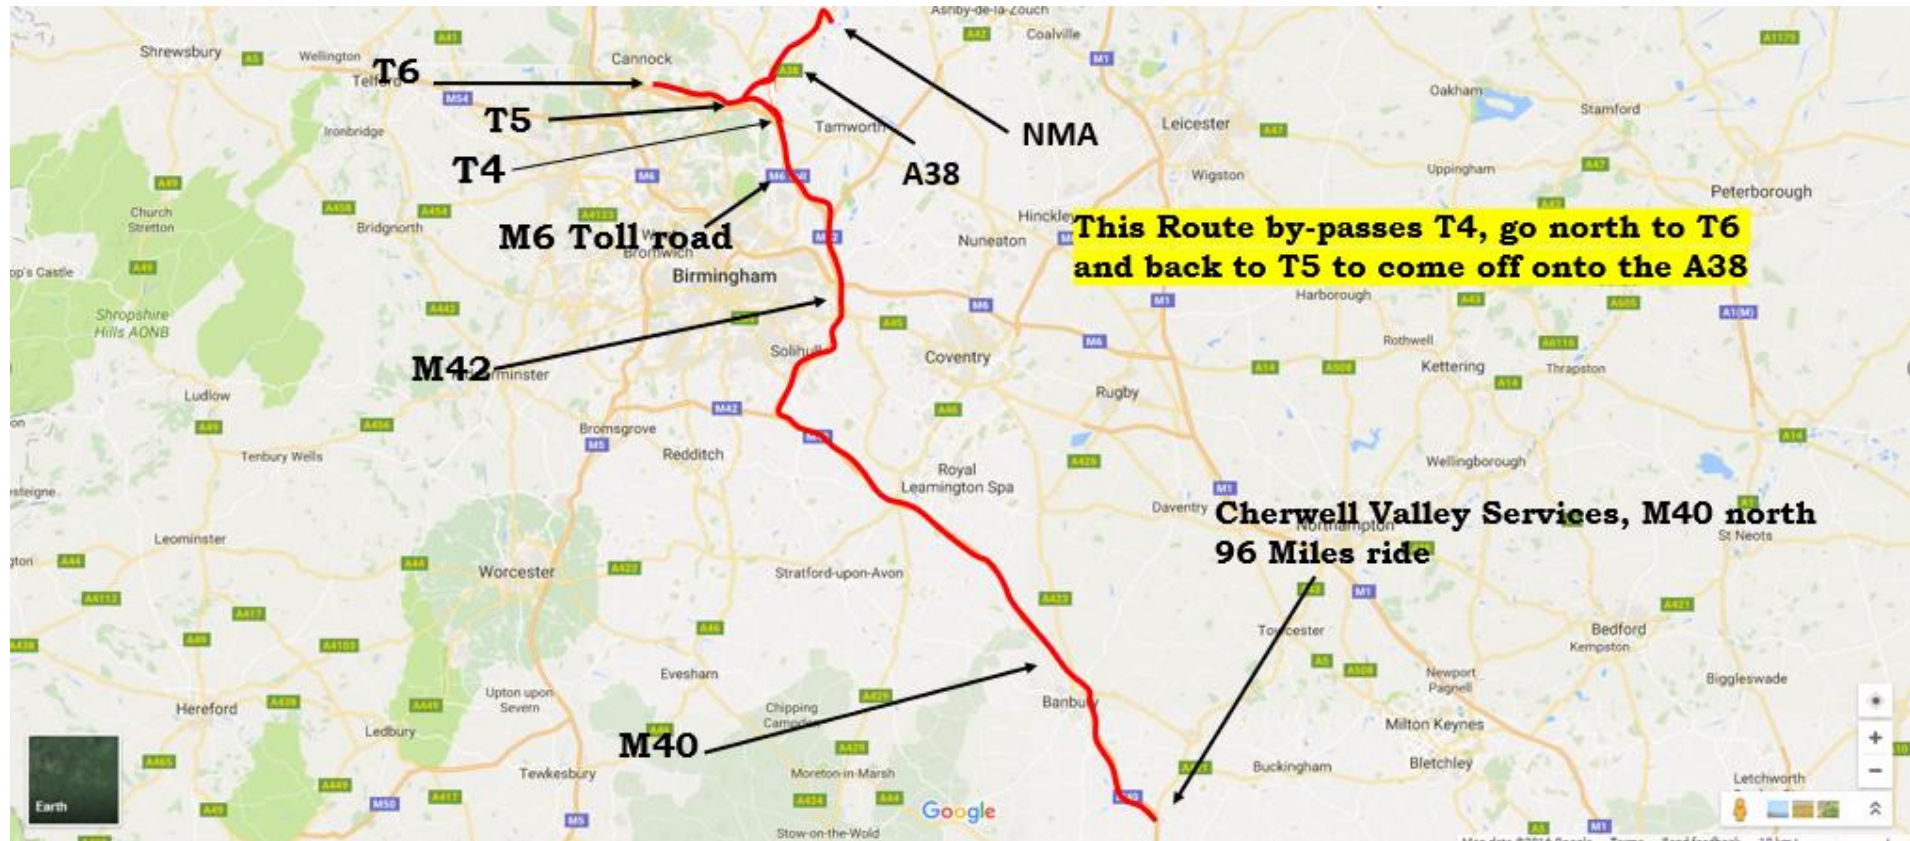

Route 4 – Cherwell Valley Services M40 North – Ride Start Time 08.35 am.

Ride to the Wall 2021