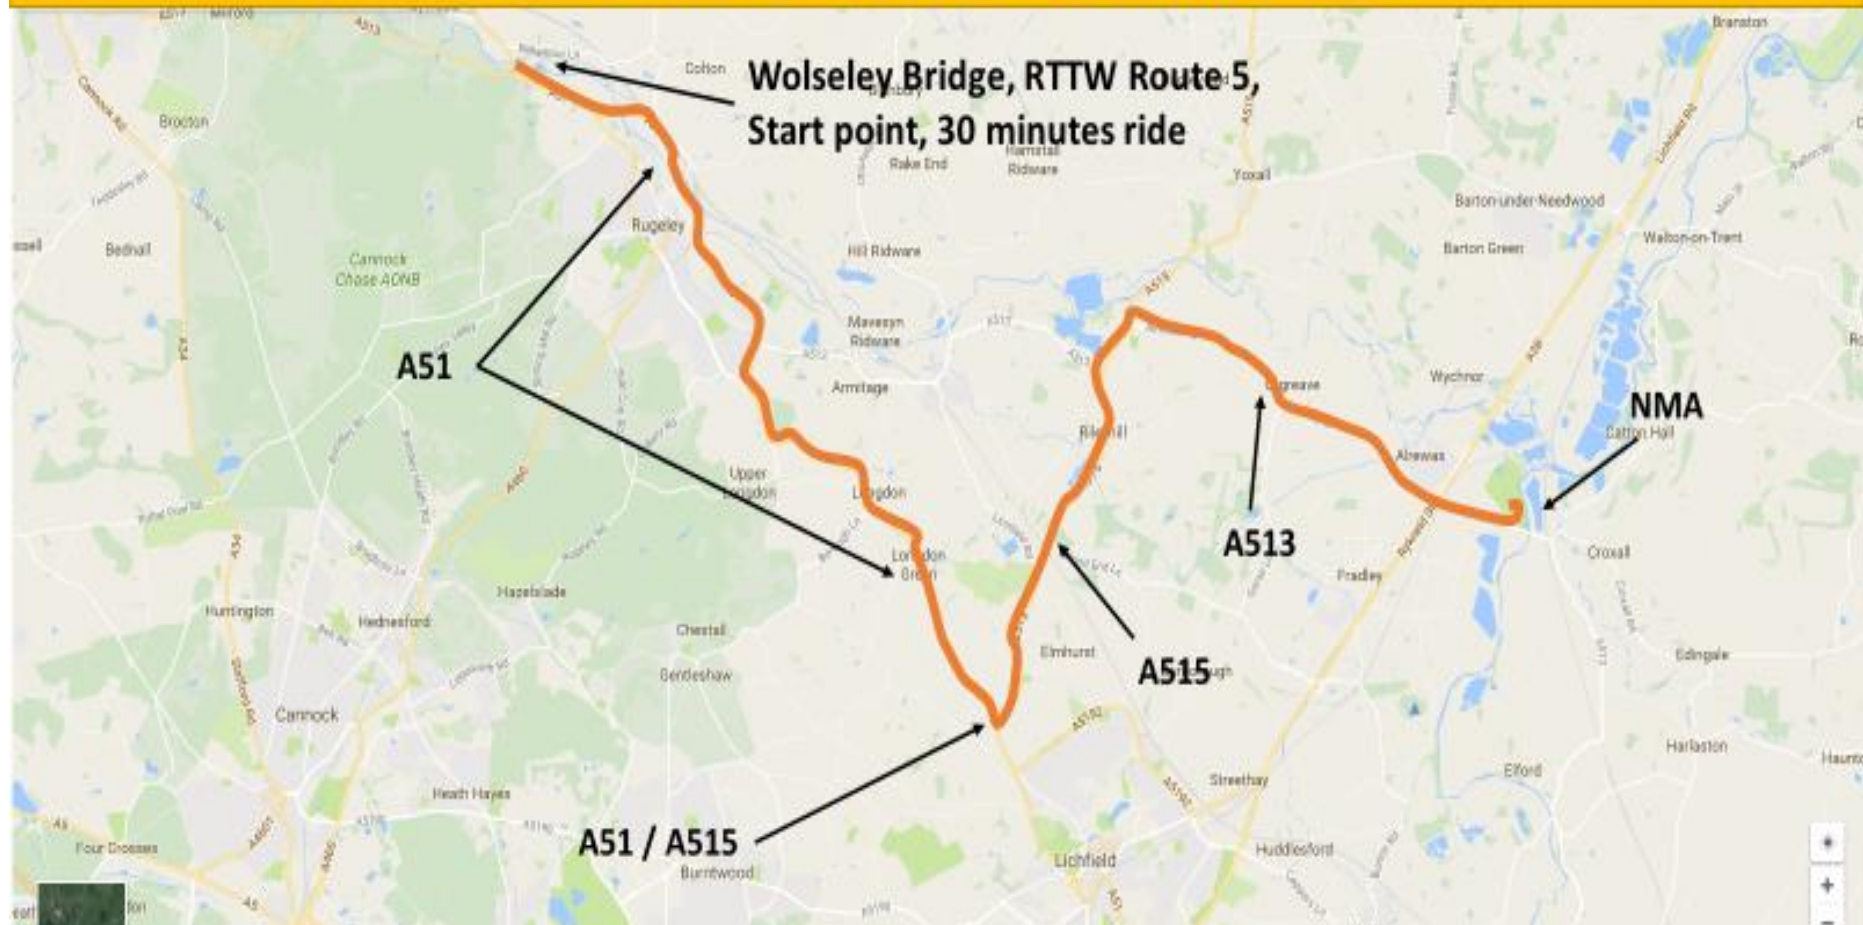

Start Point 5 – Wolsley Bridge – A51

Route 5 – Ride Start Time – 09.30 AM