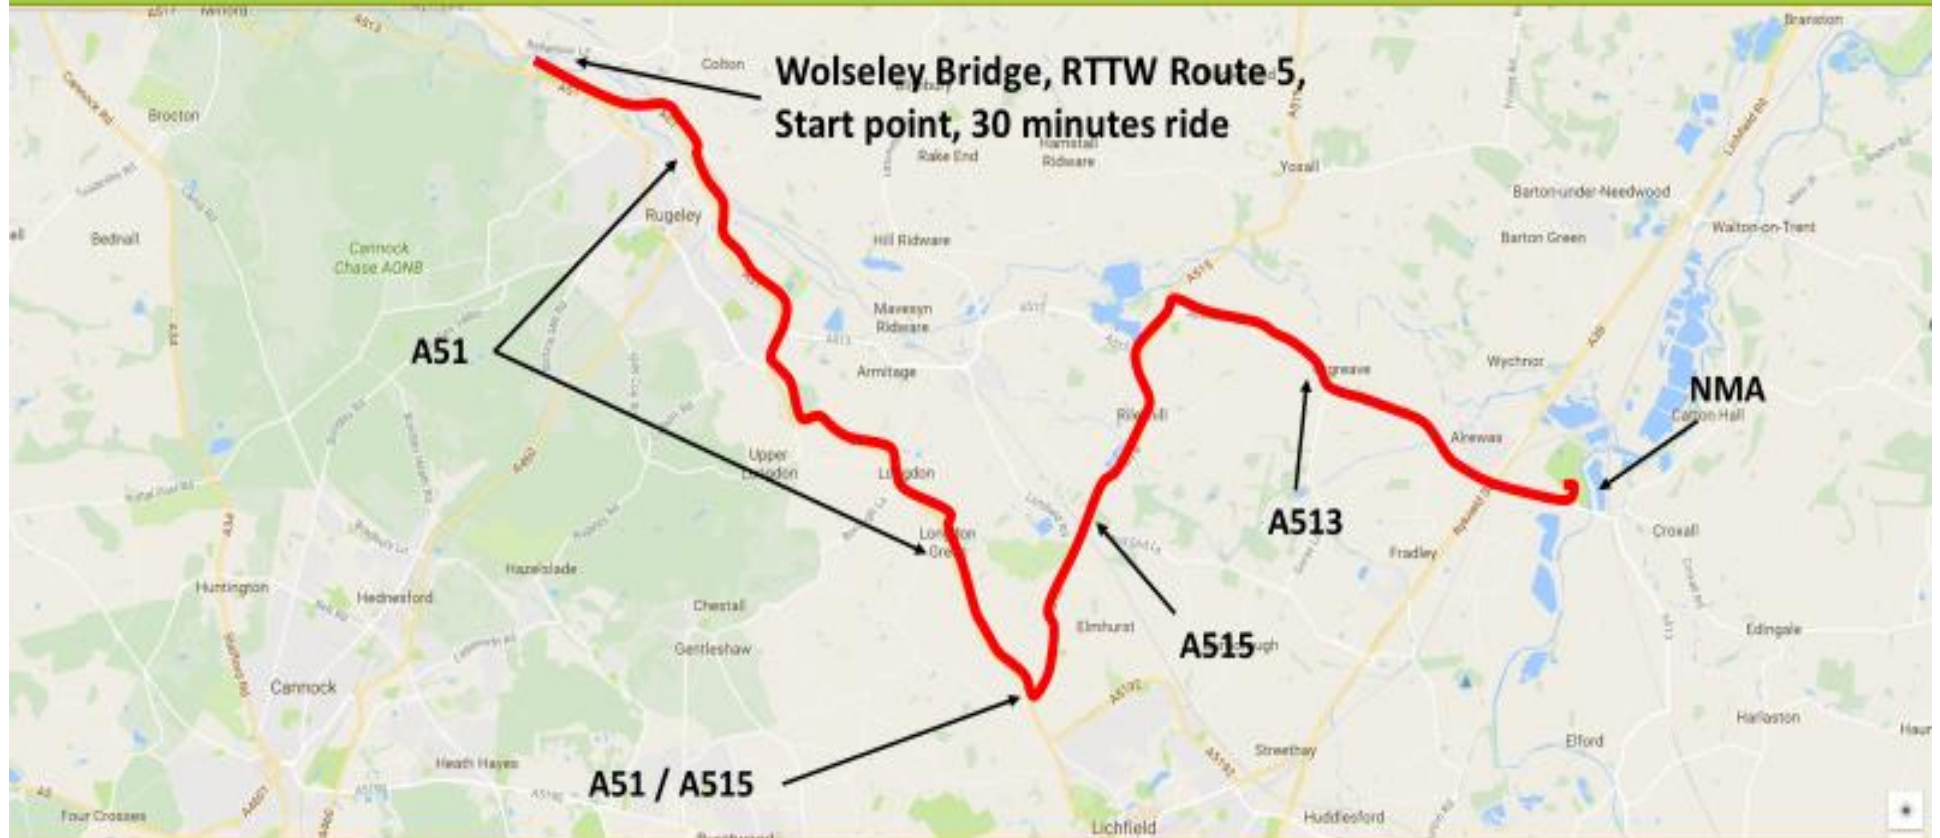

Start Point 5 – Wolseley Bridge – A51

Route 5 – Ride Start Time – 09.25 AM