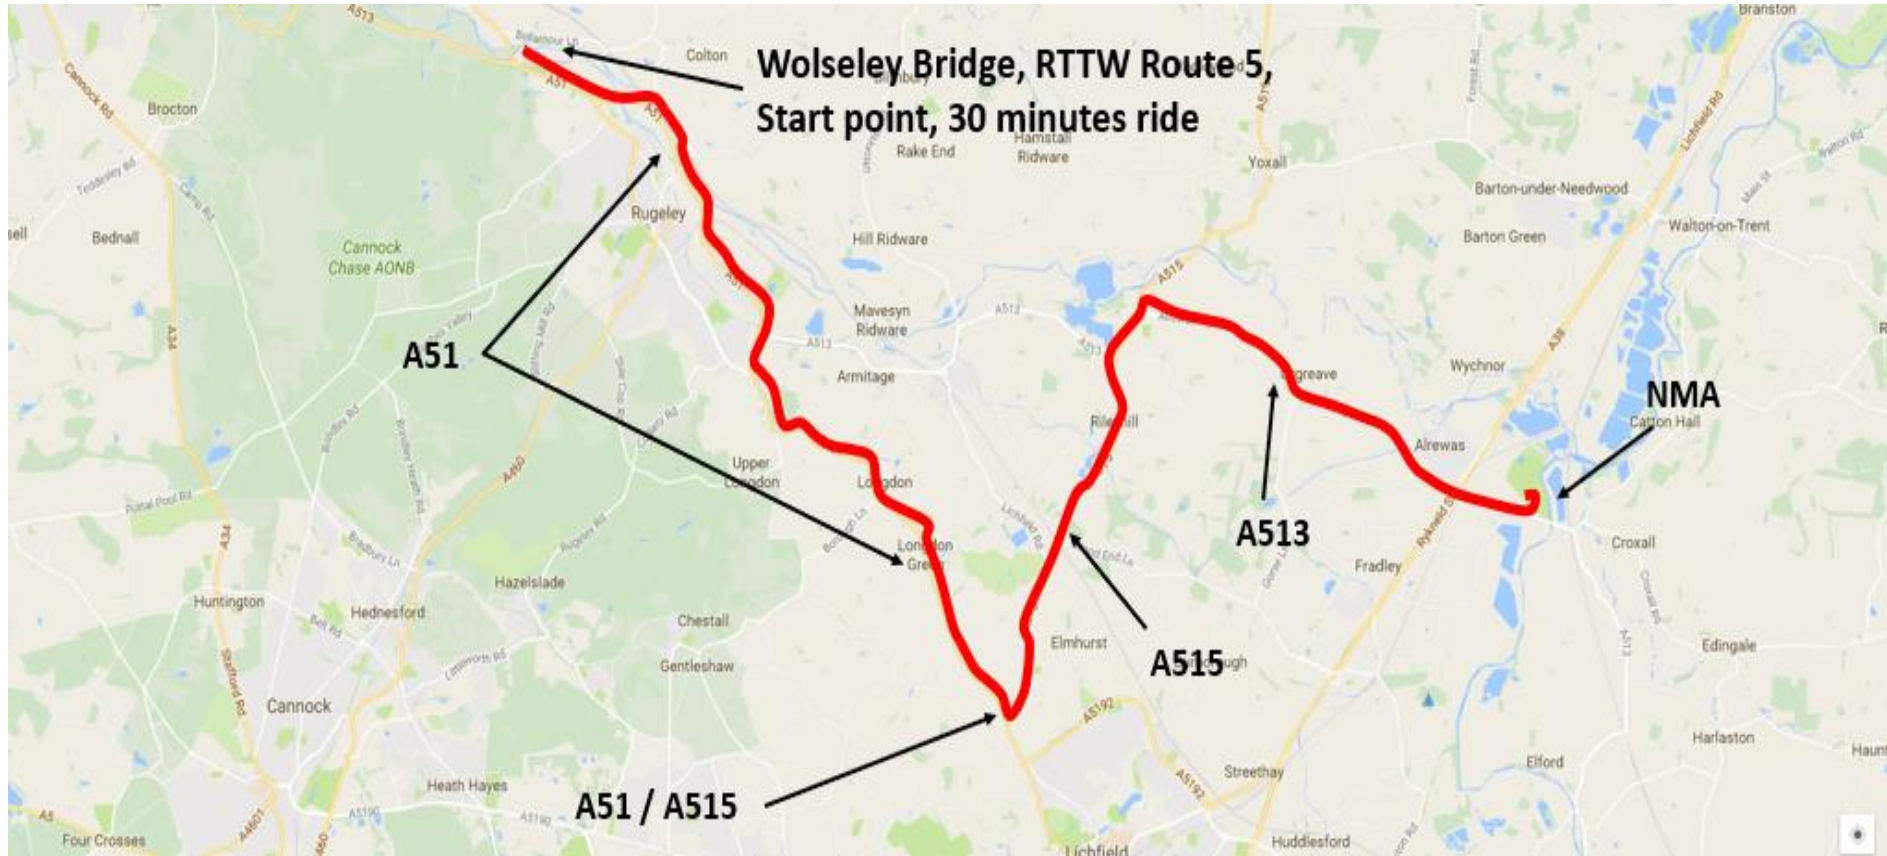

Wolseley Bridge Garden Centre – A51

Route 5 - RTTW 2020