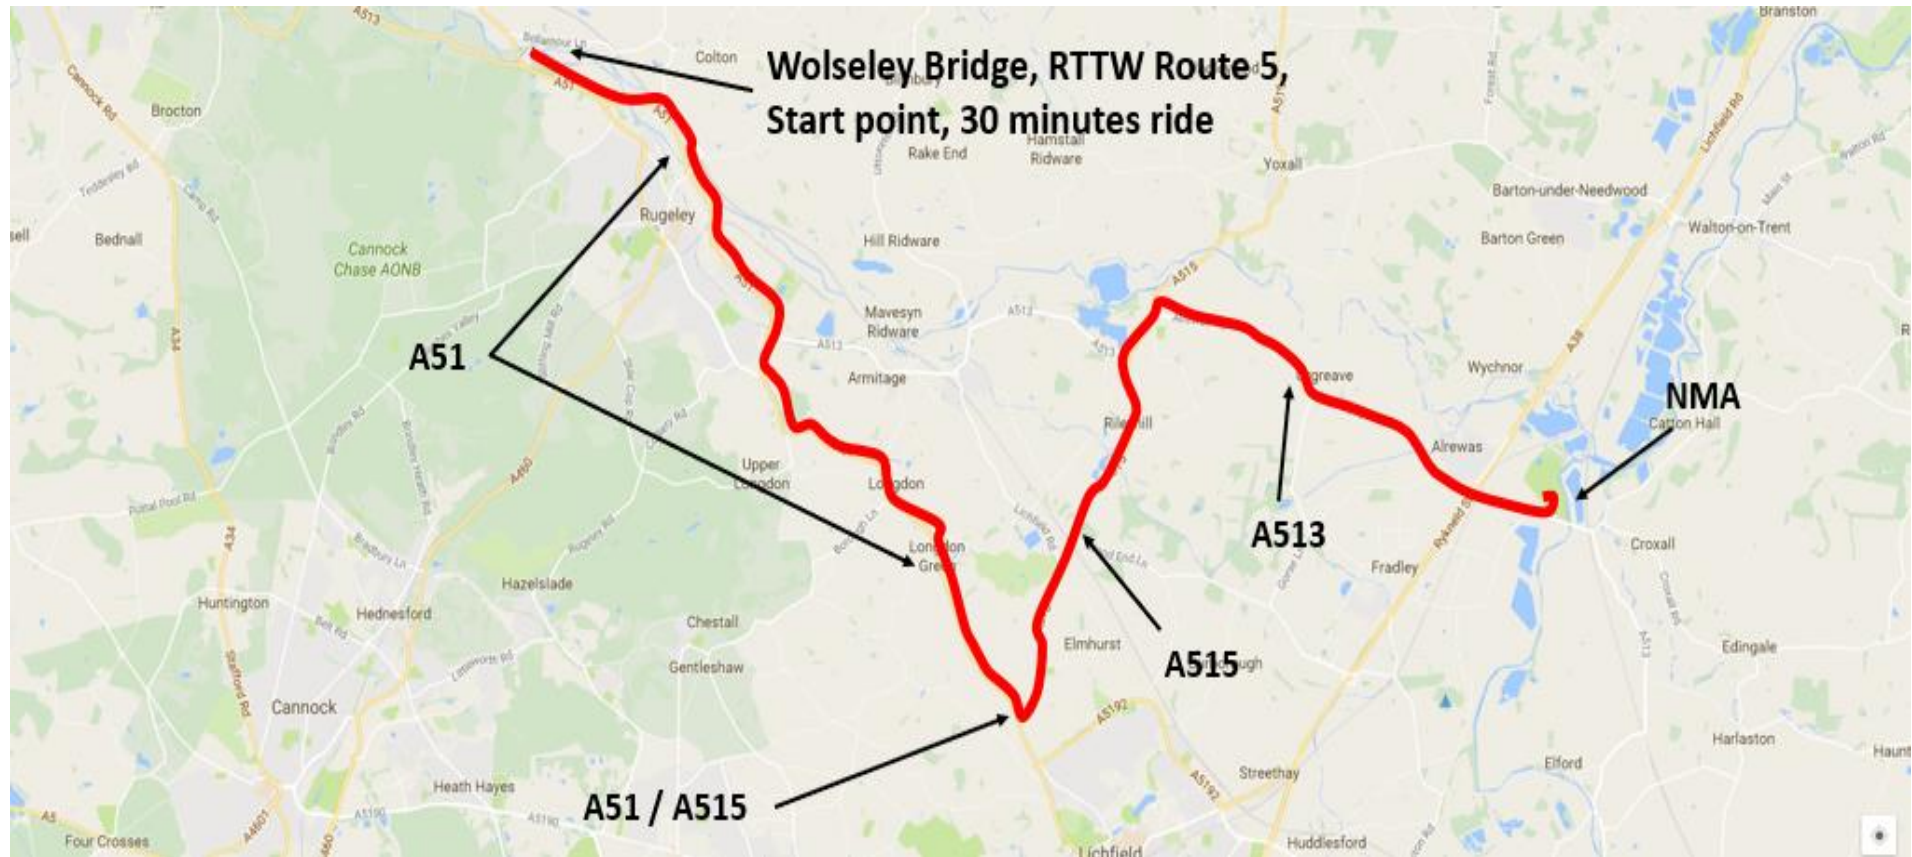

## Route 5 – Wolsley Bridge Garden Centre A51 – Ride Start Time 09.25 am.

Ride to the Wall 2021