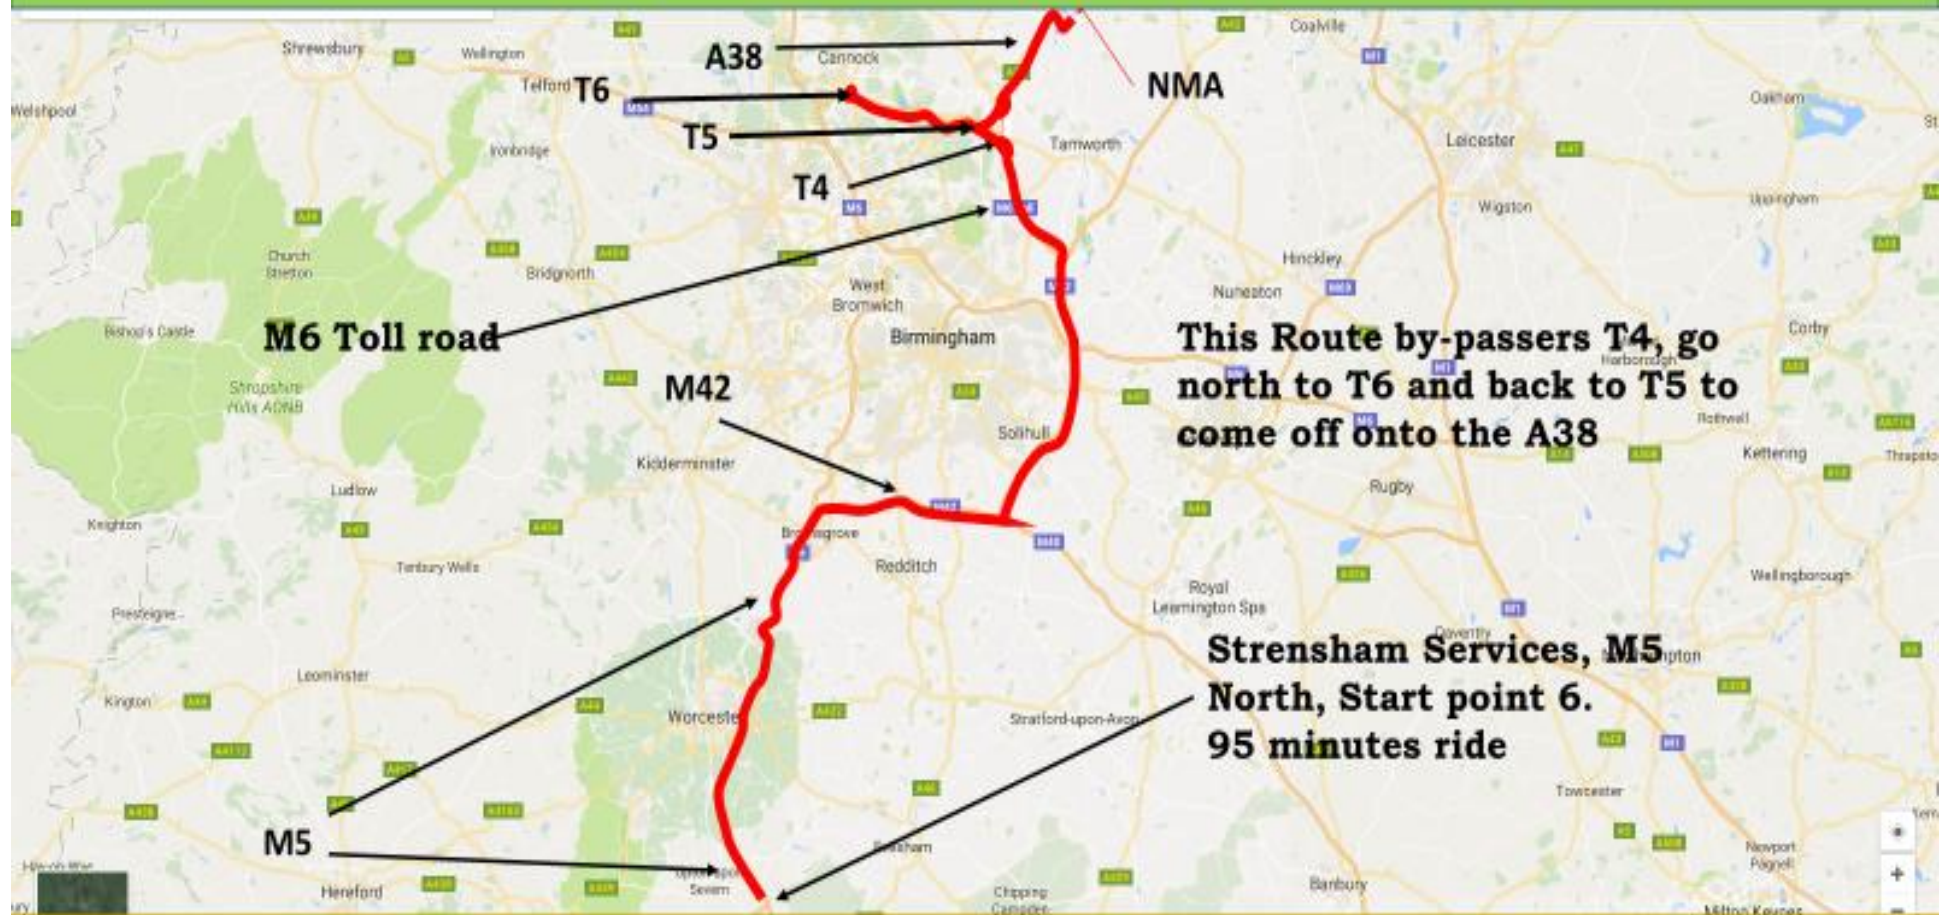

Start Point 6 – Strensham Services M5 North

Route 6 – Ride Start Time 09.00 AM