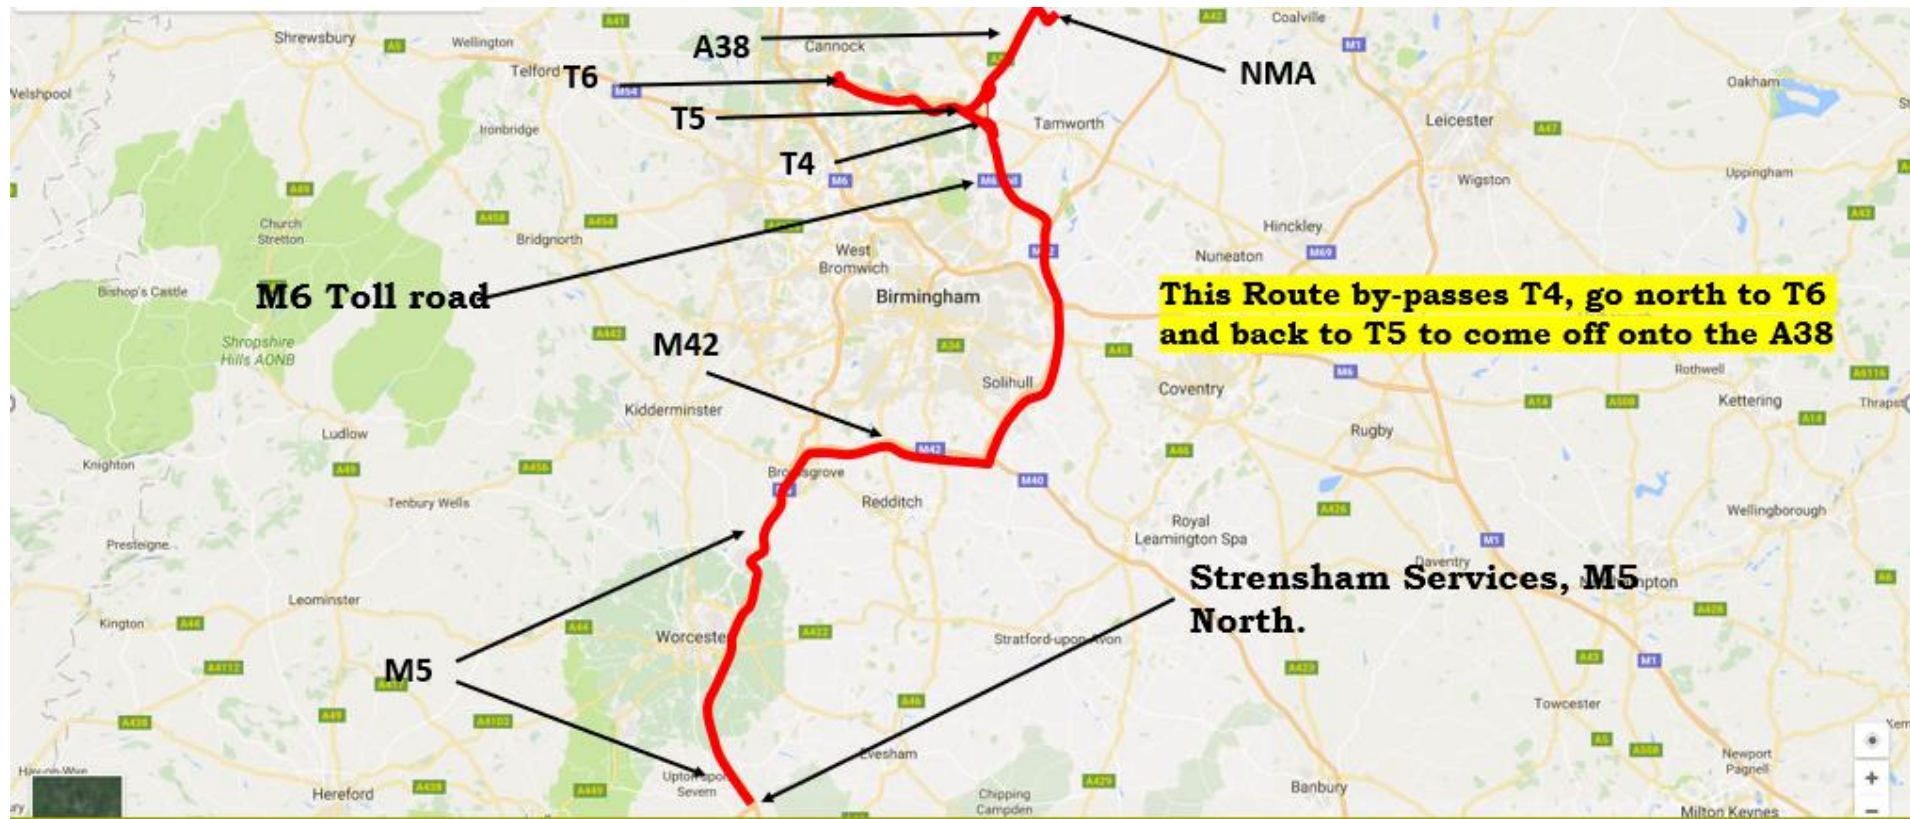

Route 6 – Strensham Services M5 North – Ride Start Time 09.00 am.

Ride to the Wall 2021