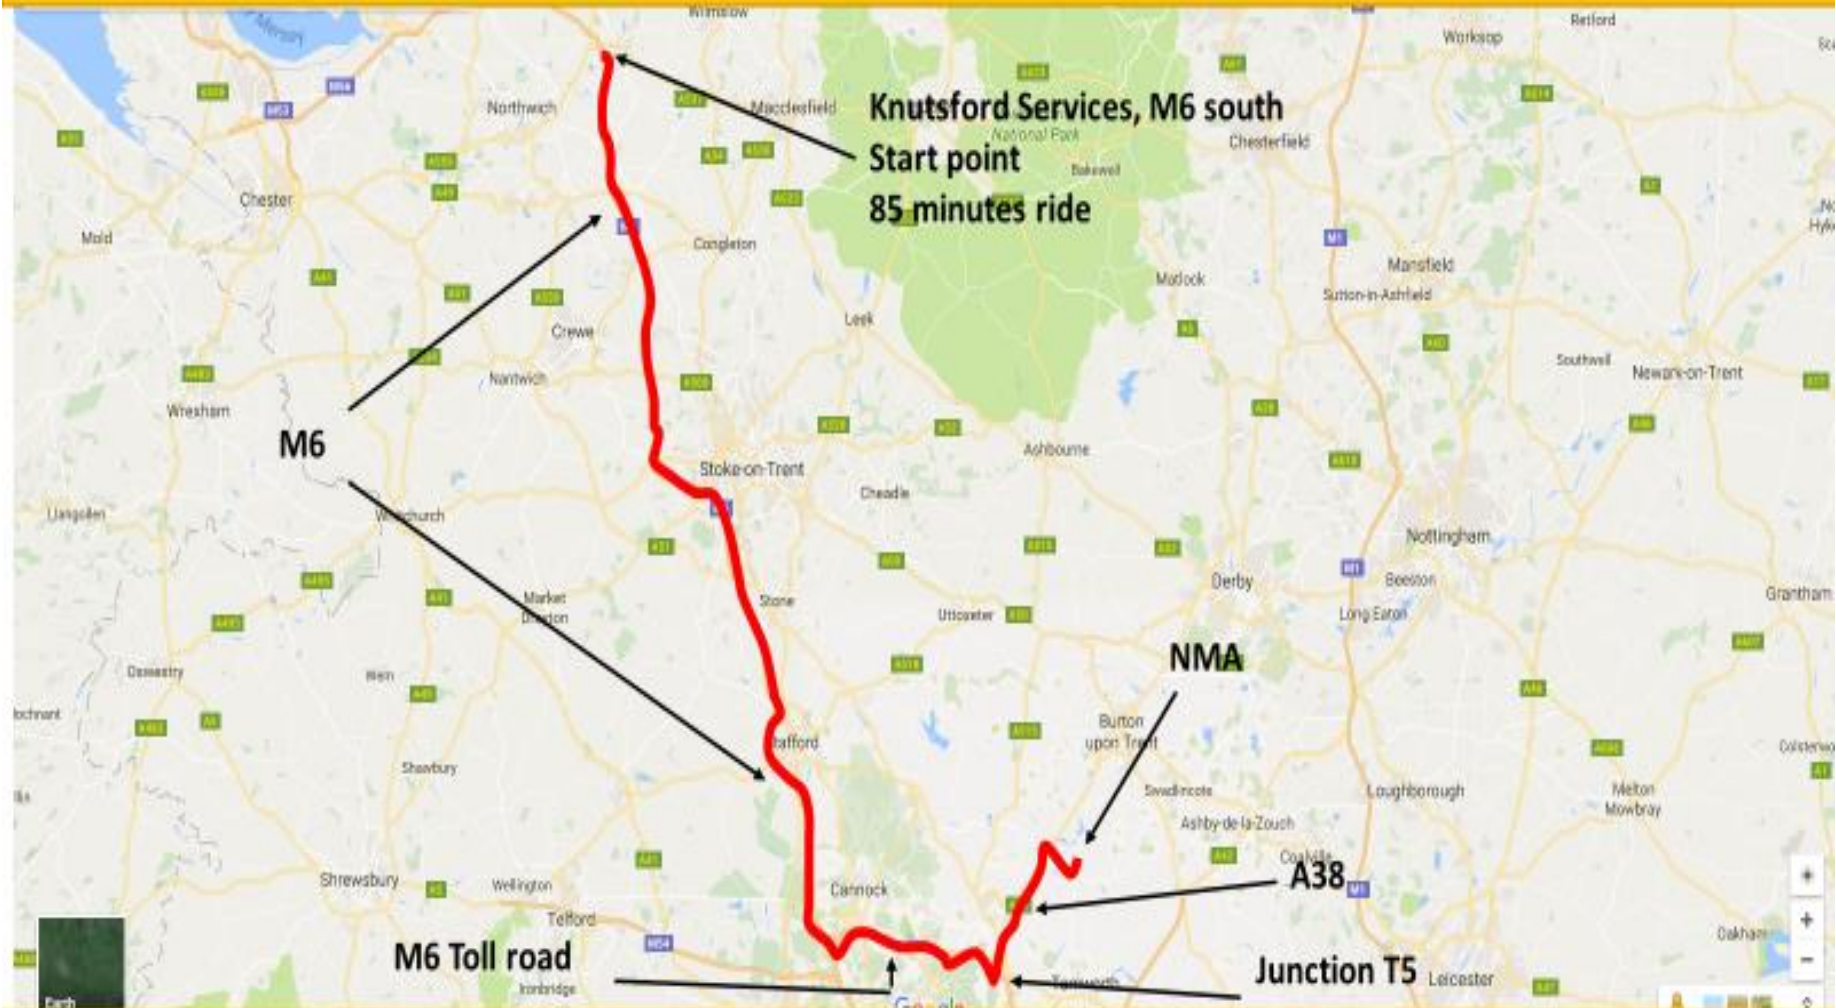

Start Point 7 – Knutsford Services – M6 South

Route 7 – Ride Start Time – 09.40 AM