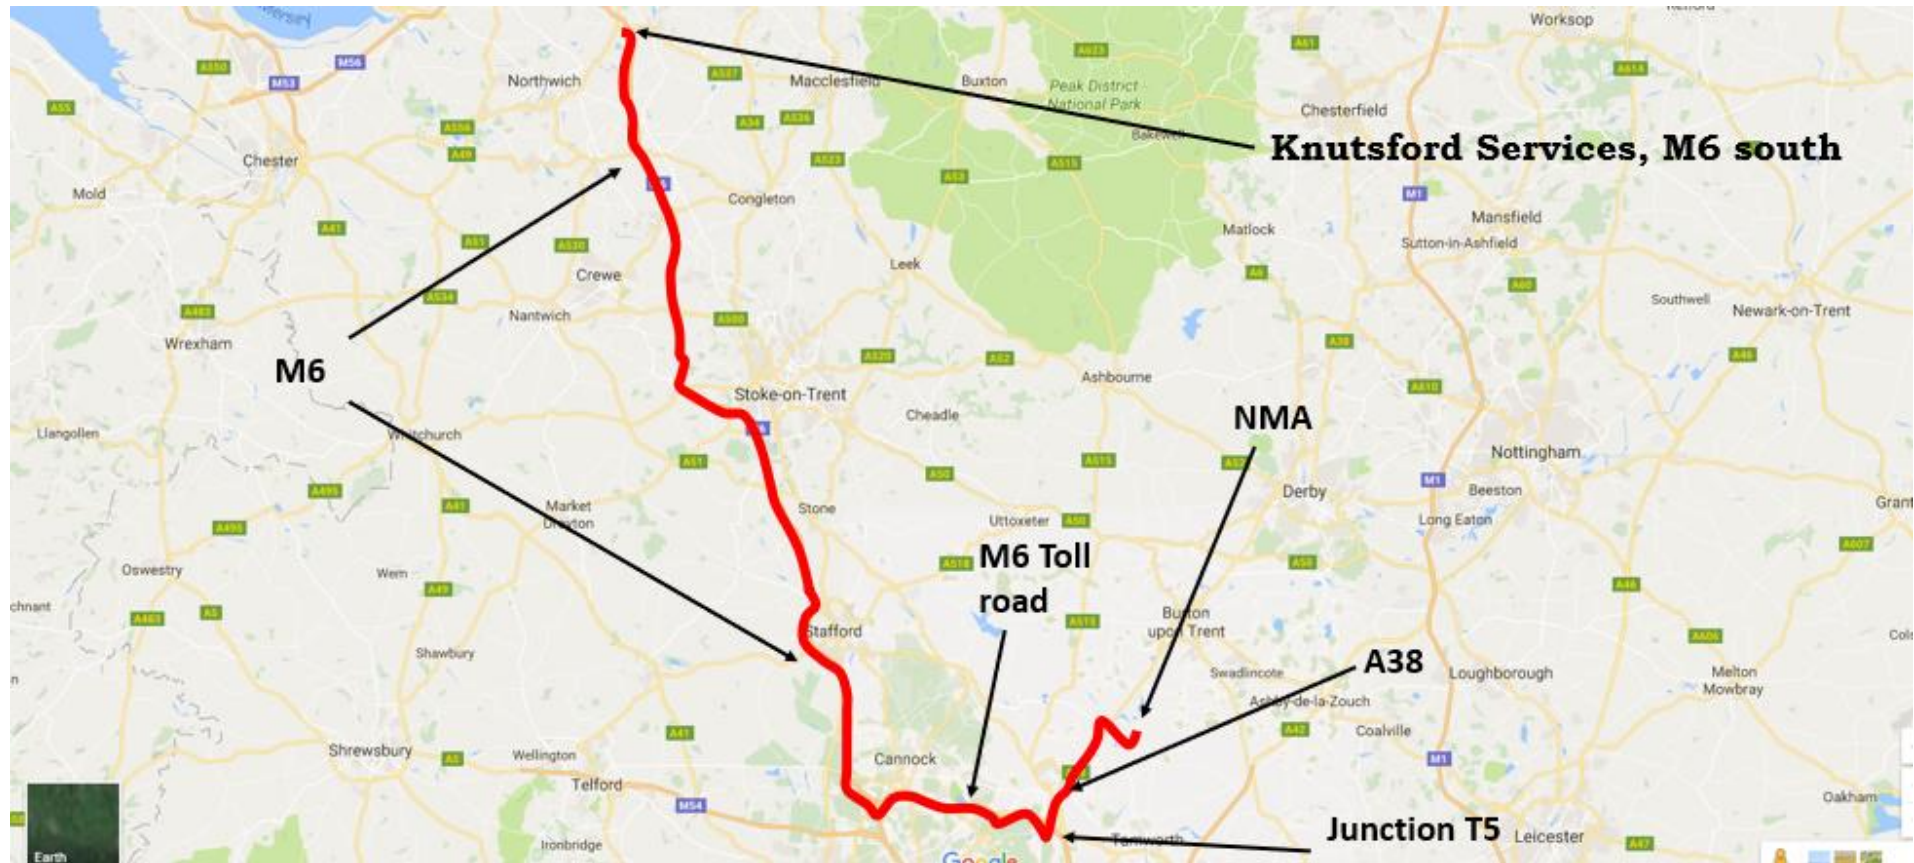

Route 7 – Knutsford Services M6 South – Ride Start Time 09.35 am.

Ride to the Wall 2021