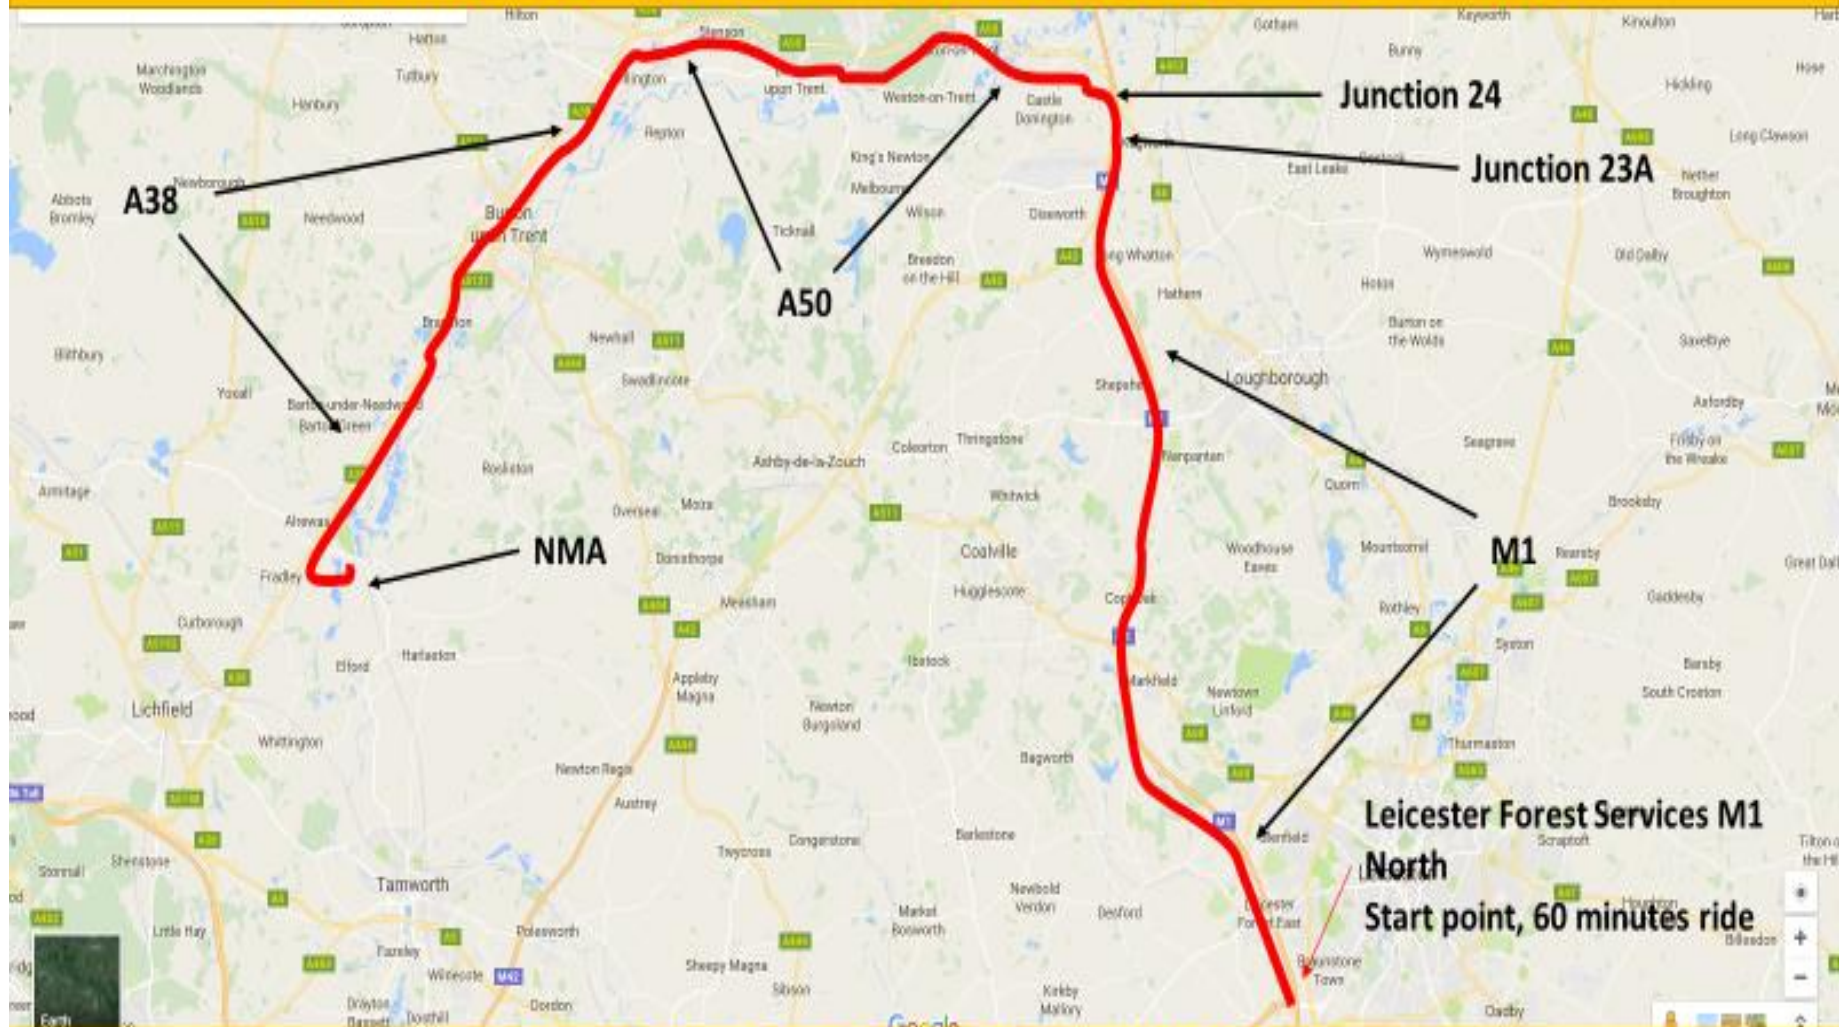

Start Point 8 – Leicester Forest Services North – M1

Route 8 – Ride Start Time – 10.15 AM