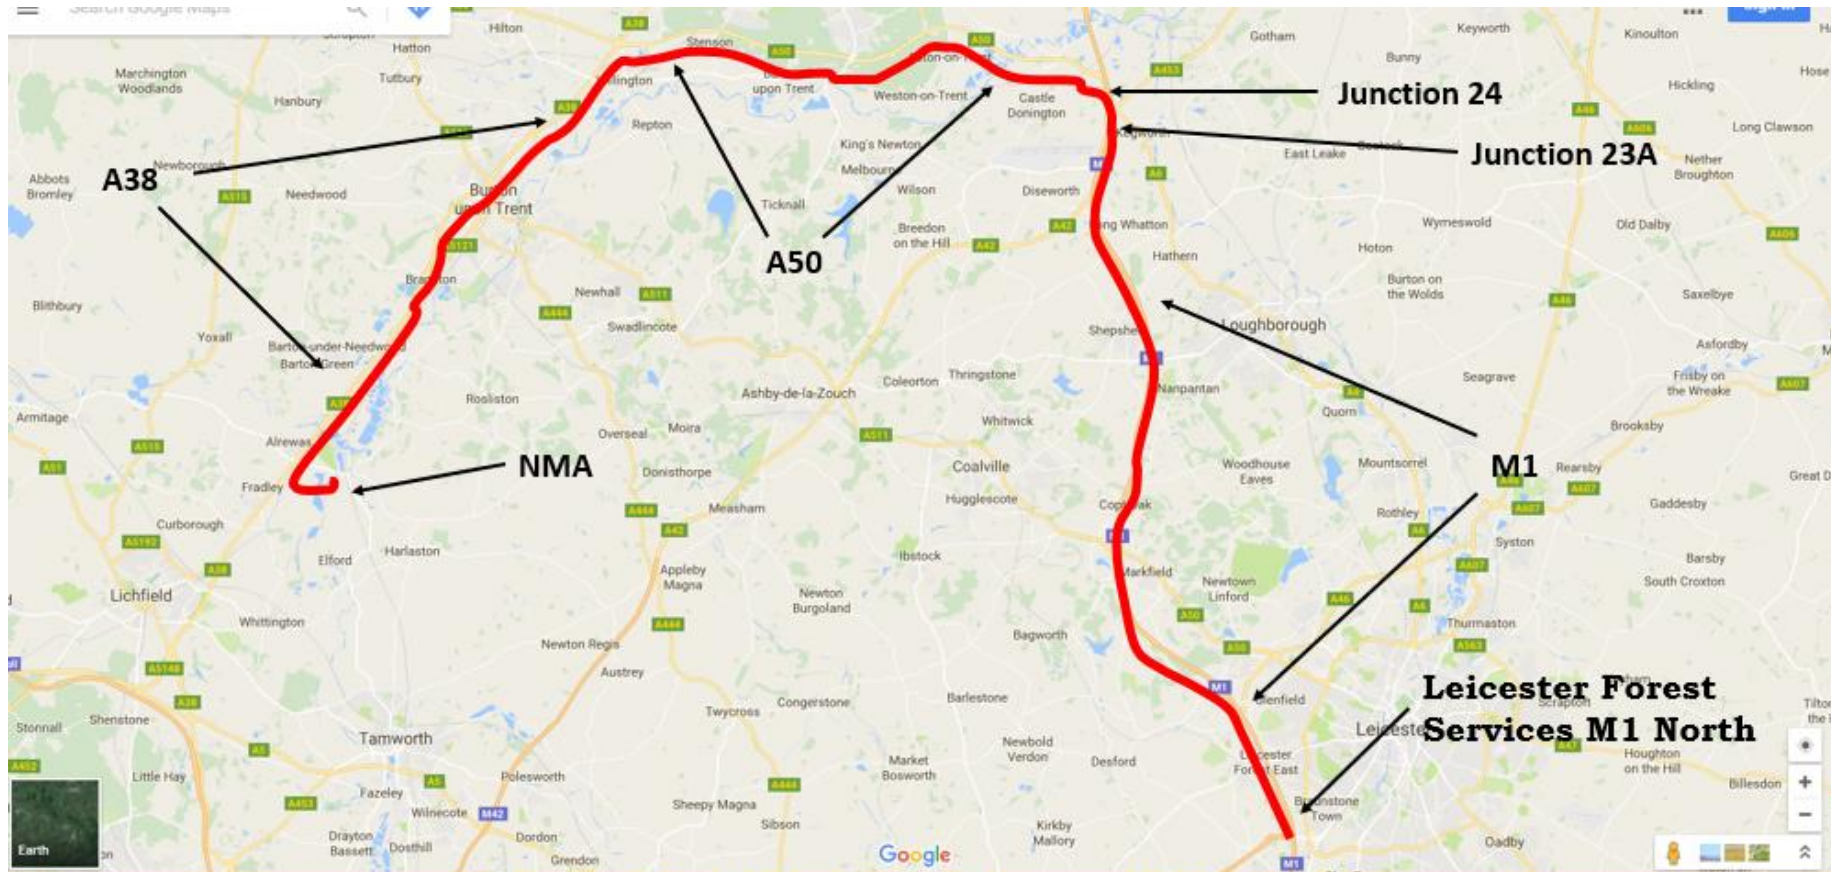

Leicester Forest Services – M1 North

Route 8 - RTTW 2020