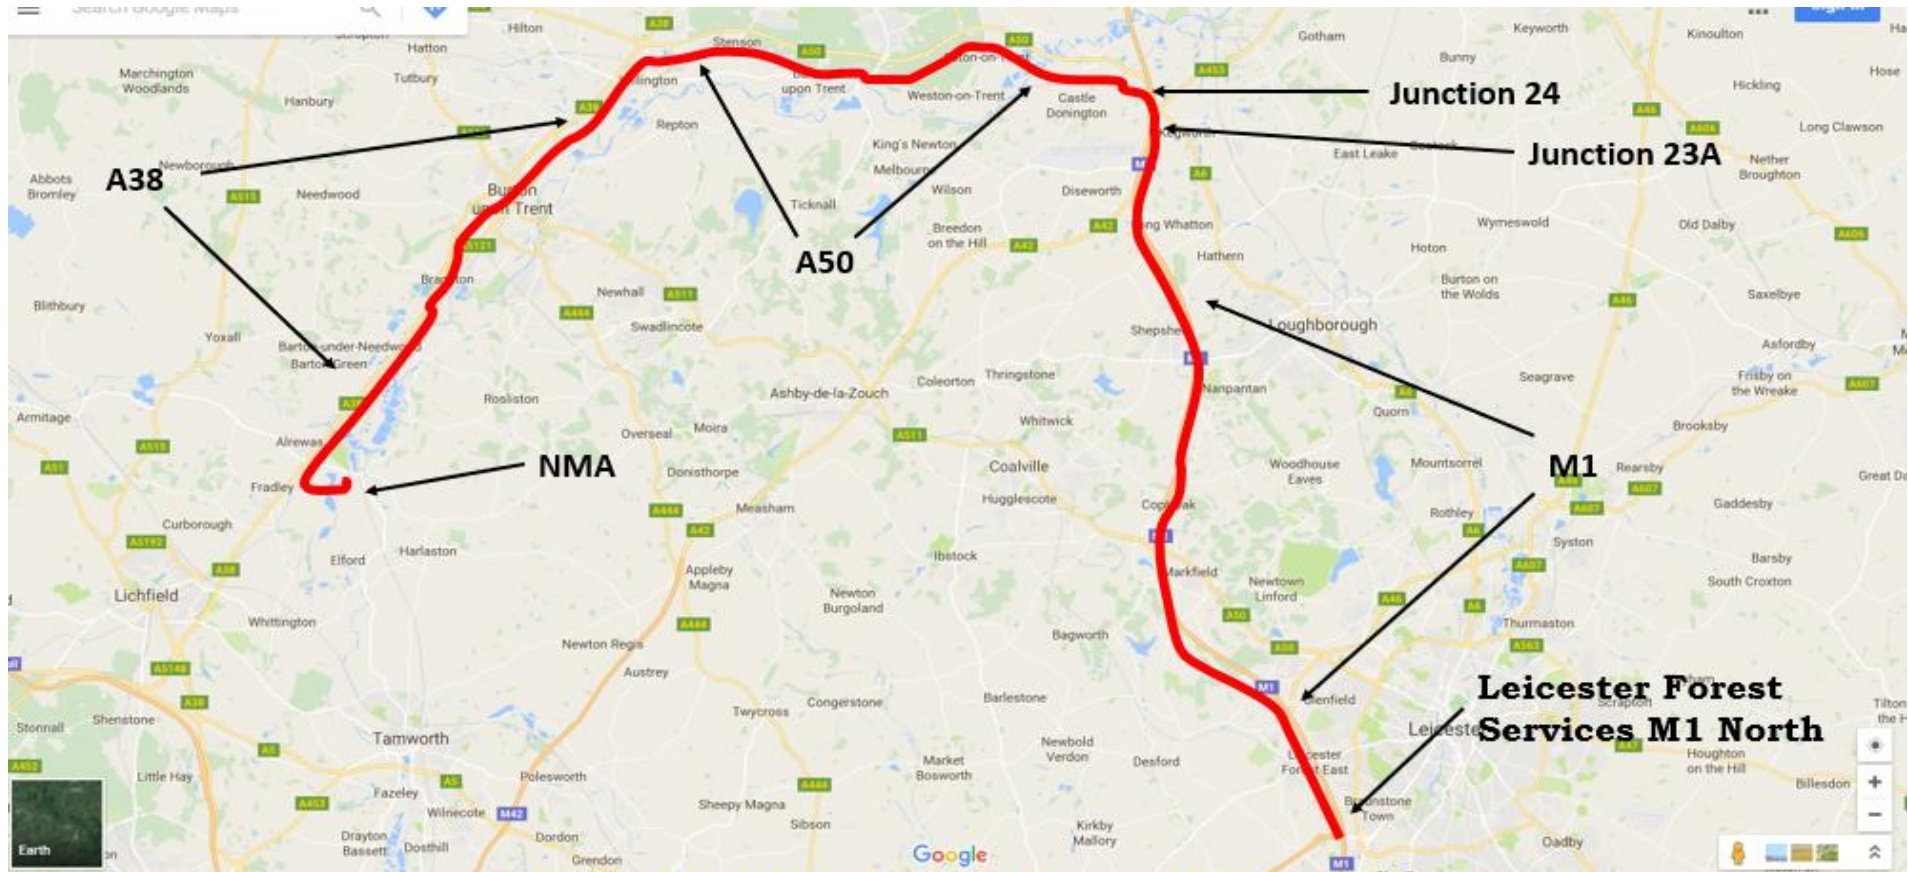

Route 8 – Leicester Forest Services – M1 North Services – Ride Start Time 10.30 am.

Ride to the Wall 2021