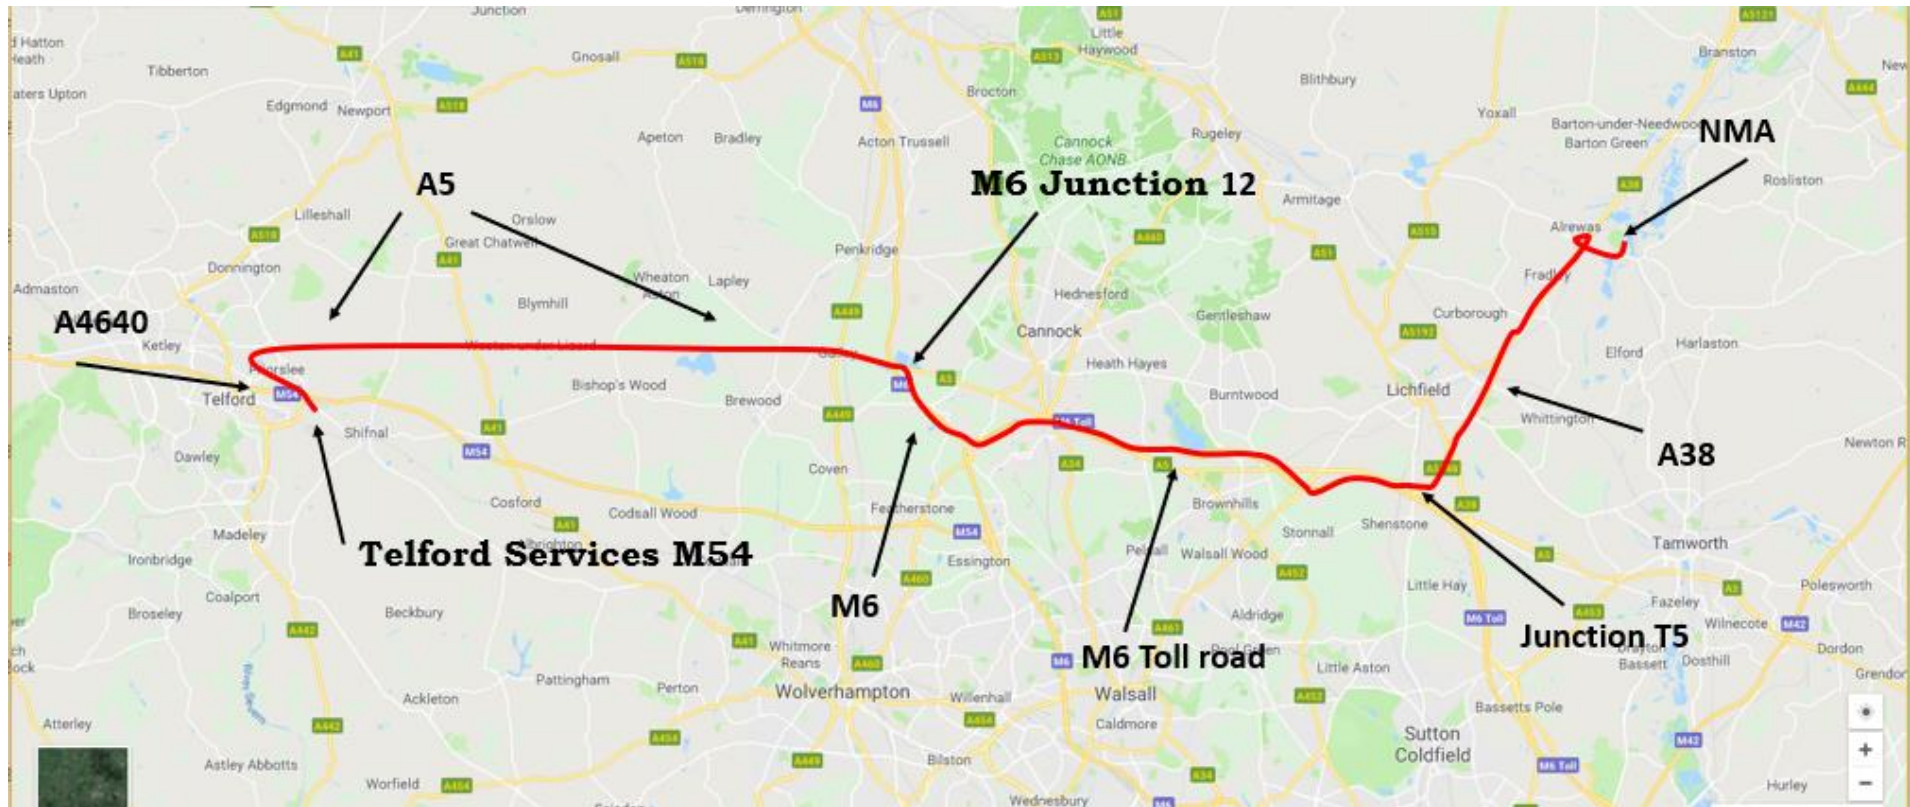

Route 9 – Telford Services – M54 – Ride Start Time 09.47 am.

Ride to the Wall 2021